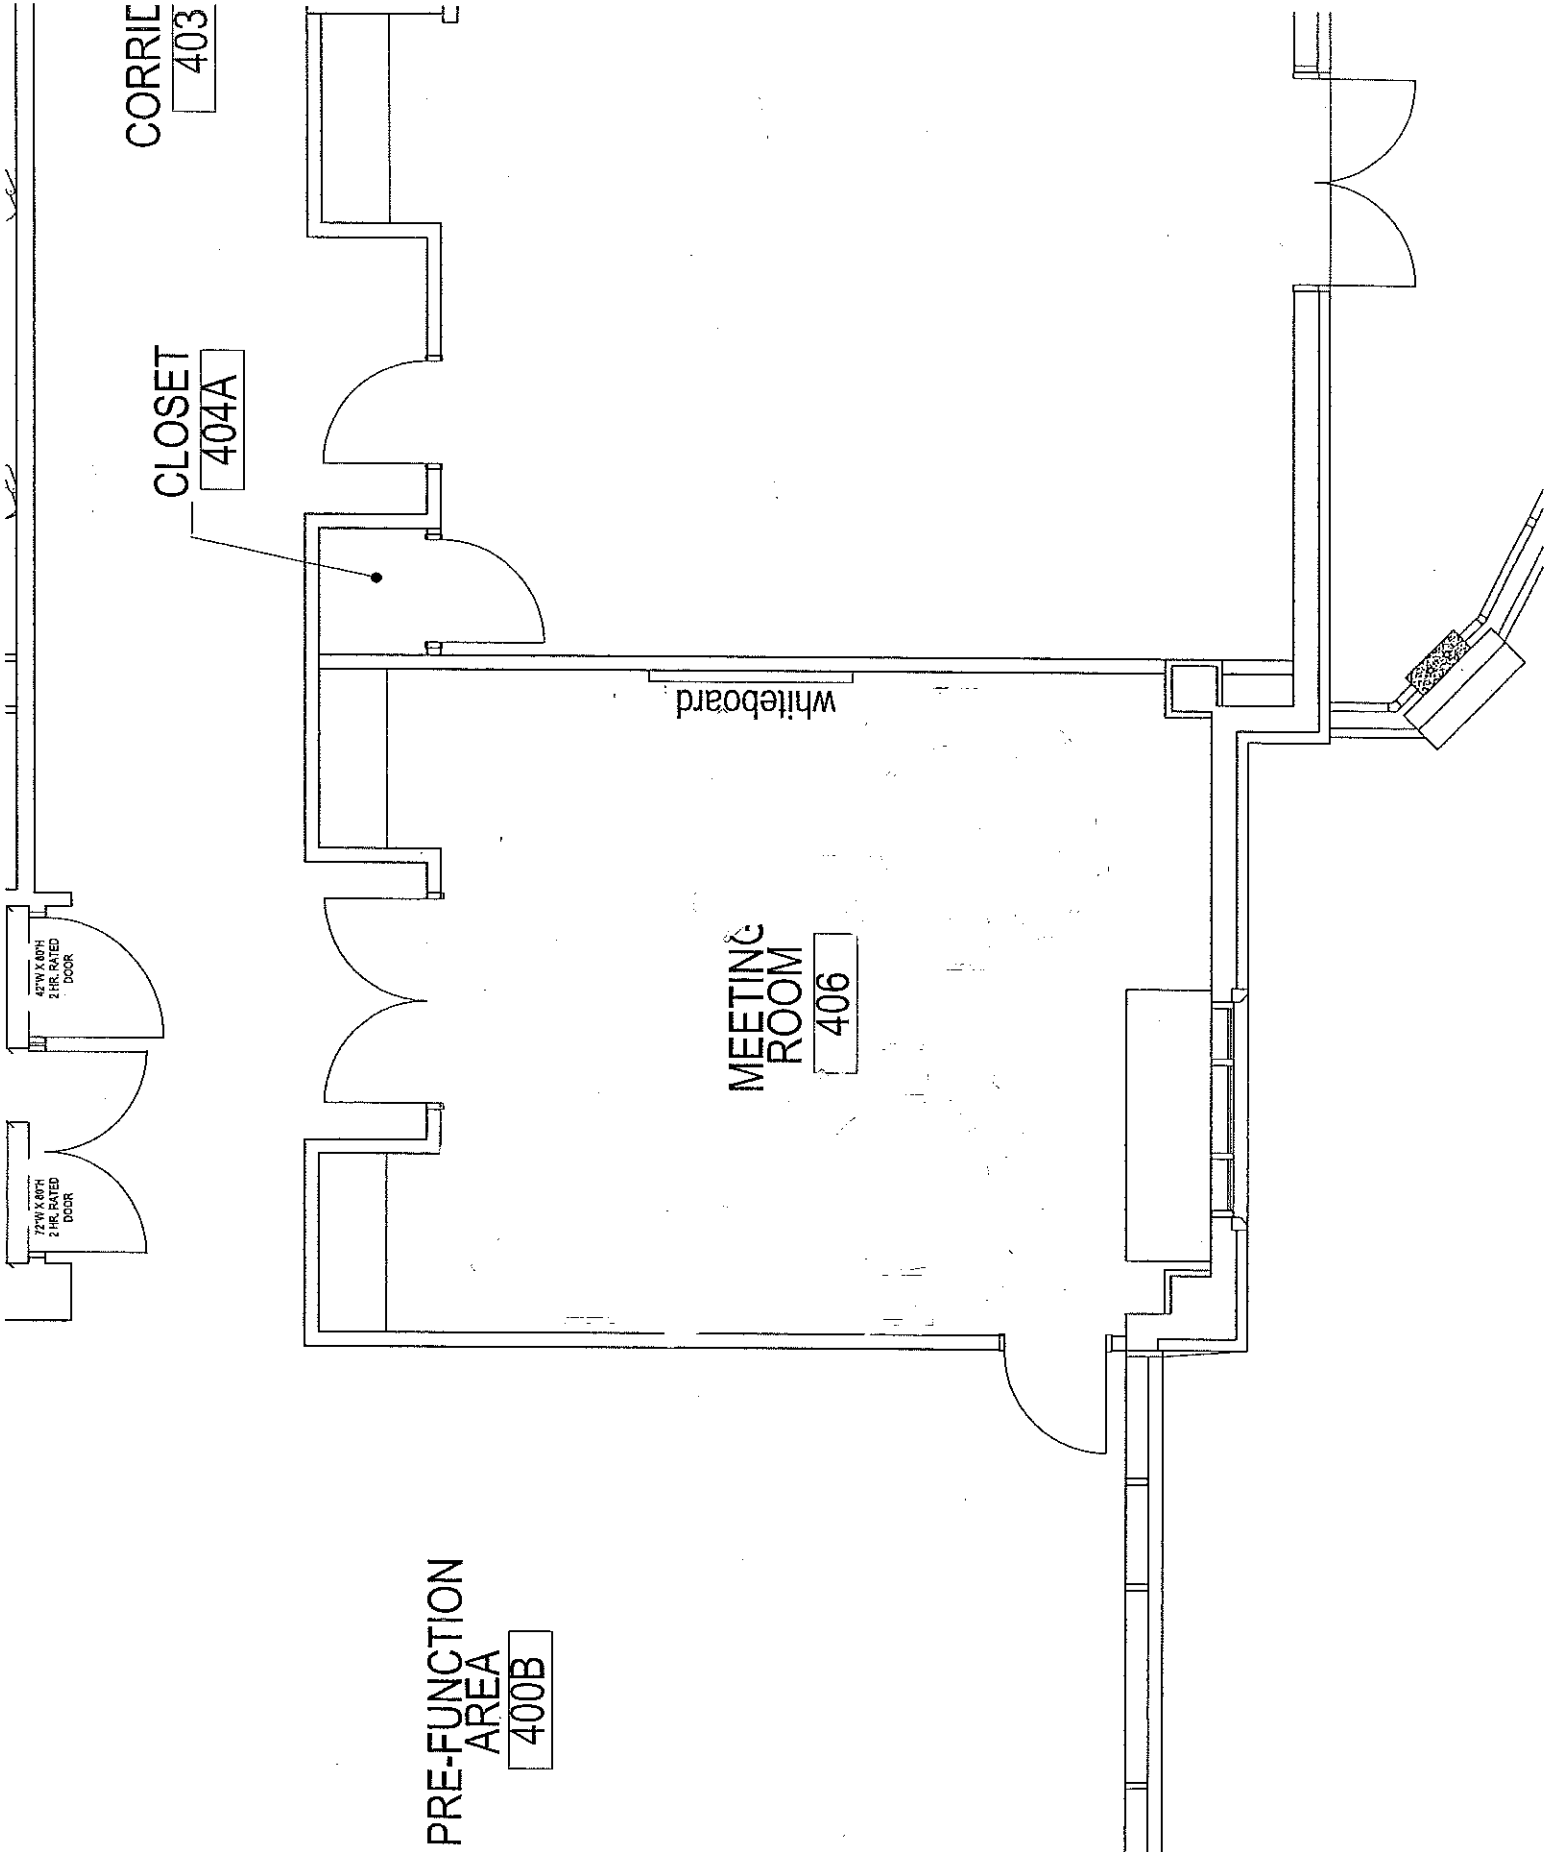

CLOSET  
404A

CORRIDOR  
403

MEETING  
ROOM  
405

CLOSET  
404A

screen

whiteboard

DAILY

MER

CORRIE  
403

CLOSET  
404A

whiteboard

MEETING  
ROOM  
406

PRE-FUNCTION  
AREA  
400B

42W X 80H  
2 HR. RATED  
DOOR

72W X 80H  
2 HR. RATED  
DOOR