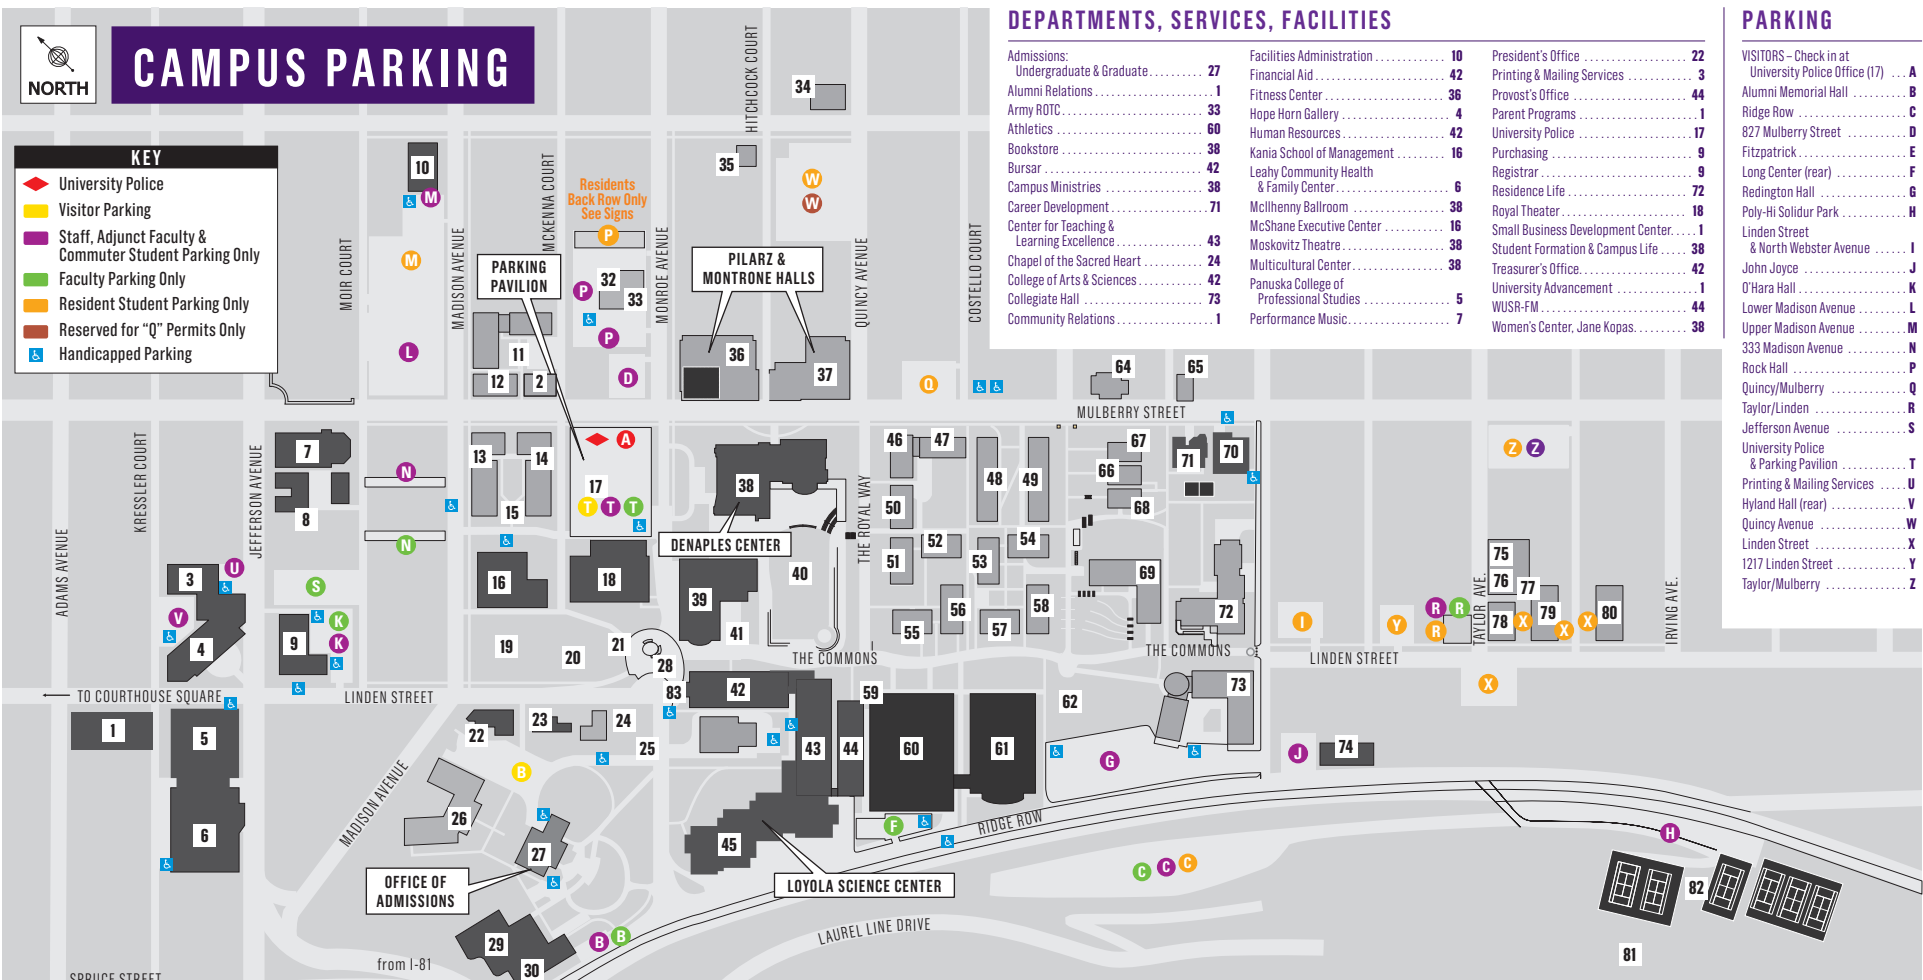

Residents Back Row Only See Signs

DEPARTMENTS, SERVICES, FACILITIES

Admissions: Undergraduate & Graduate.....	27	Facilities Administration.....	10	President's Office.....	22
Alumni Relations.....	1	Financial Aid.....	42	Printing & Mailing Services.....	3
Army ROTC.....	33	Fitness Center.....	36	Provost's Office.....	44
Athletics.....	60	Hope Horn Gallery.....	4	Parent Programs.....	1
Bookstore.....	38	Human Resources.....	42	University Police.....	17
Bursar.....	42	Kania School of Management.....	16	Purchasing.....	9
Campus Ministries.....	38	Leahy Community Health & Family Center.....	6	Registrar.....	9
Career Development.....	71	McShane Executive Center.....	16	Residence Life.....	72
Center for Teaching & Learning Excellence.....	43	McIlhenny Ballroom.....	38	Royal Theater.....	18
Chapel of the Sacred Heart.....	24	Moskovitz Theatre.....	38	Small Business Development Center.....	1
College of Arts & Sciences.....	42	Multicultural Center.....	38	Student Formation & Campus Life.....	38
Collegiate Hall.....	73	Panuska College of Professional Studies.....	5	Treasurer's Office.....	42
Community Relations.....	1	Performance Music.....	7	University Advancement.....	1
				WUSR-FM.....	44
				Women's Center, Jane Kopas.....	38

PARKING

VISITORS - Check in at University Police Office (17).....	A
Alumni Memorial Hall.....	B
Ridge Row.....	C
827 Mulberry Street.....	D
Fitzpatrick.....	E
Long Center (rear).....	F
Redington Hall.....	G
Poly-Hi Solidur Park.....	H
Linden Street & North Webster Avenue.....	I
John Joyce.....	J
O'Hara Hall.....	K
Lower Madison Avenue.....	L
Upper Madison Avenue.....	M
333 Madison Avenue.....	N
Rock Hall.....	P
Quincy/Mulberry.....	Q
Taylor/Linden.....	R
Jefferson Avenue.....	S
University Police & Parking Pavilion.....	T
Printing & Mailing Services.....	U
Hyland Hall (rear).....	V
Quincy Avenue.....	W
Linden Street.....	X
1217 Linden Street.....	Y
Taylor/Mulberry.....	Z