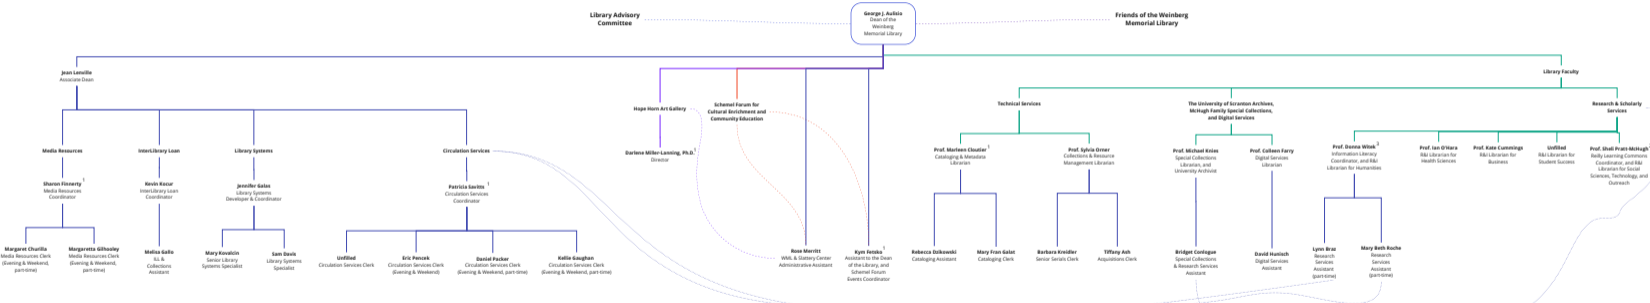

Harry & Jeanette Weinberg Memorial Library

1. Student Worker Supervisor

2. Faculty Department Chairperson (Faculty-elected)

3. Research & Scholarly Services Coordinator (Dean-appointed)

Harry & Jeanette Weinberg Memorial Library

1. Student Worker Supervisor
2. Faculty Department Chairperson (Faculty-elected)
3. Research & Scholarly Services Coordinator (Dean-appointed)