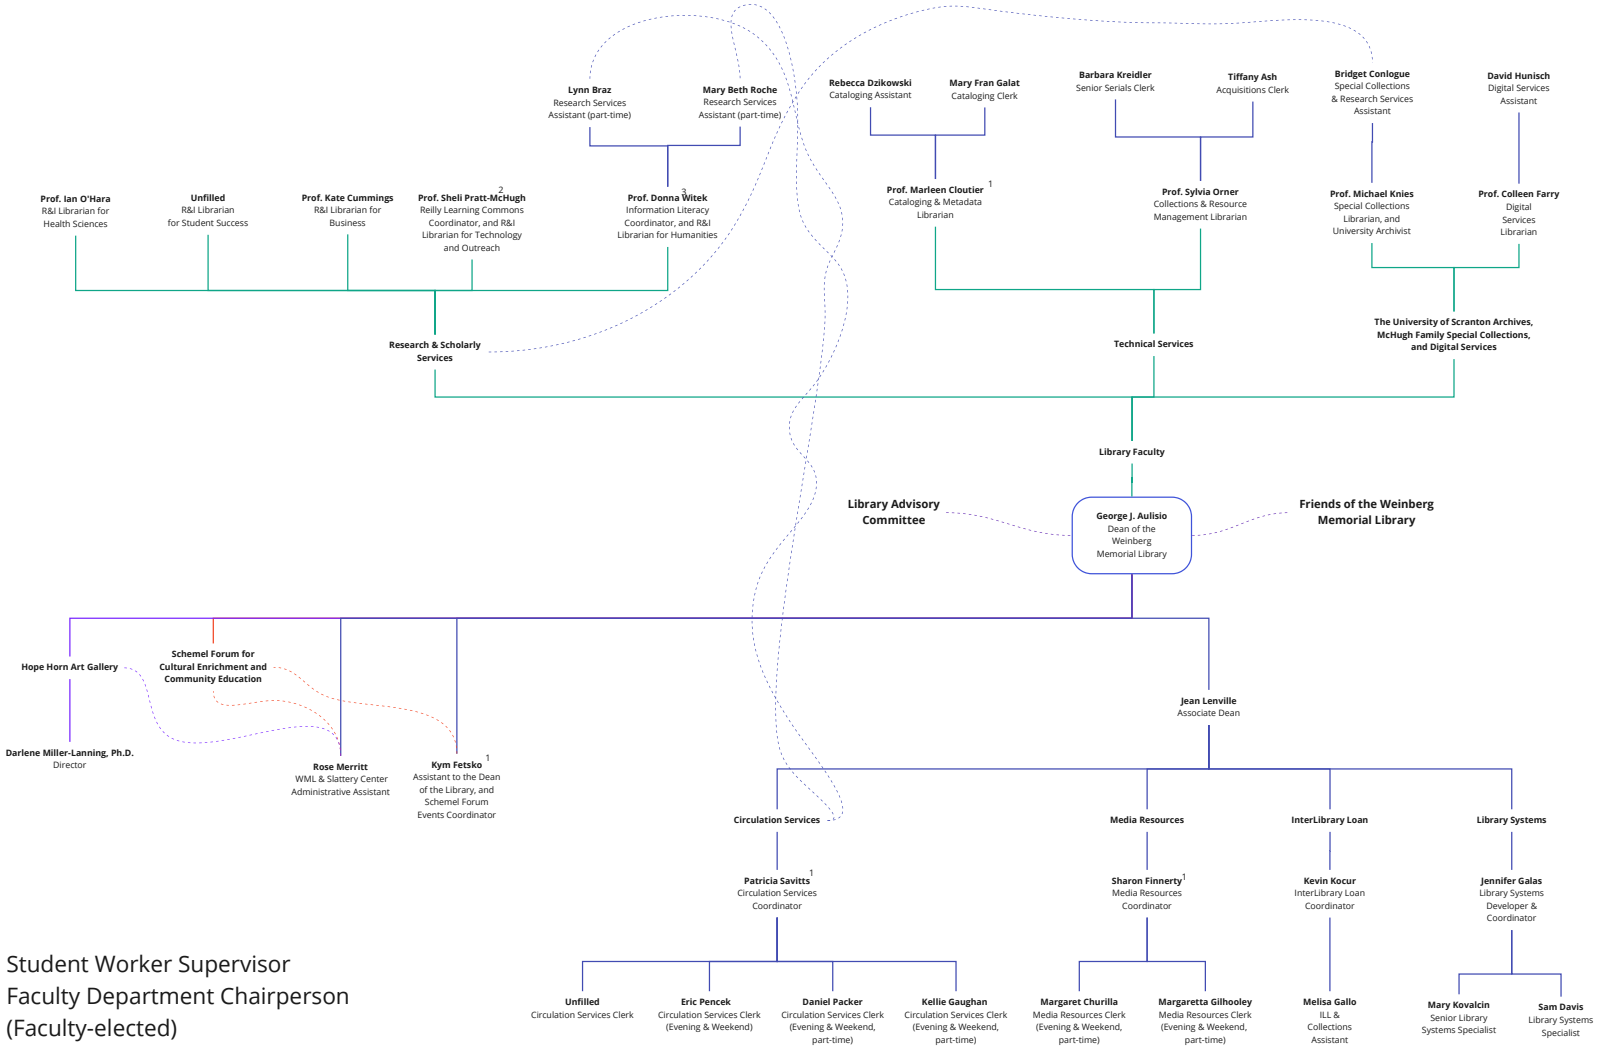

Harry & Jeanette Weinberg Memorial Library

1. Student Worker Supervisor

2. Faculty Department Chairperson (Faculty-elected)

3. Research & Scholarly Services Coordinator (Dean-appointed)

Harry & Jeanette Weinberg Memorial Library

1. Student Worker Supervisor
2. Faculty Department Chairperson (Faculty-elected)
3. Research & Scholarly Services Coordinator (Dean-appointed)