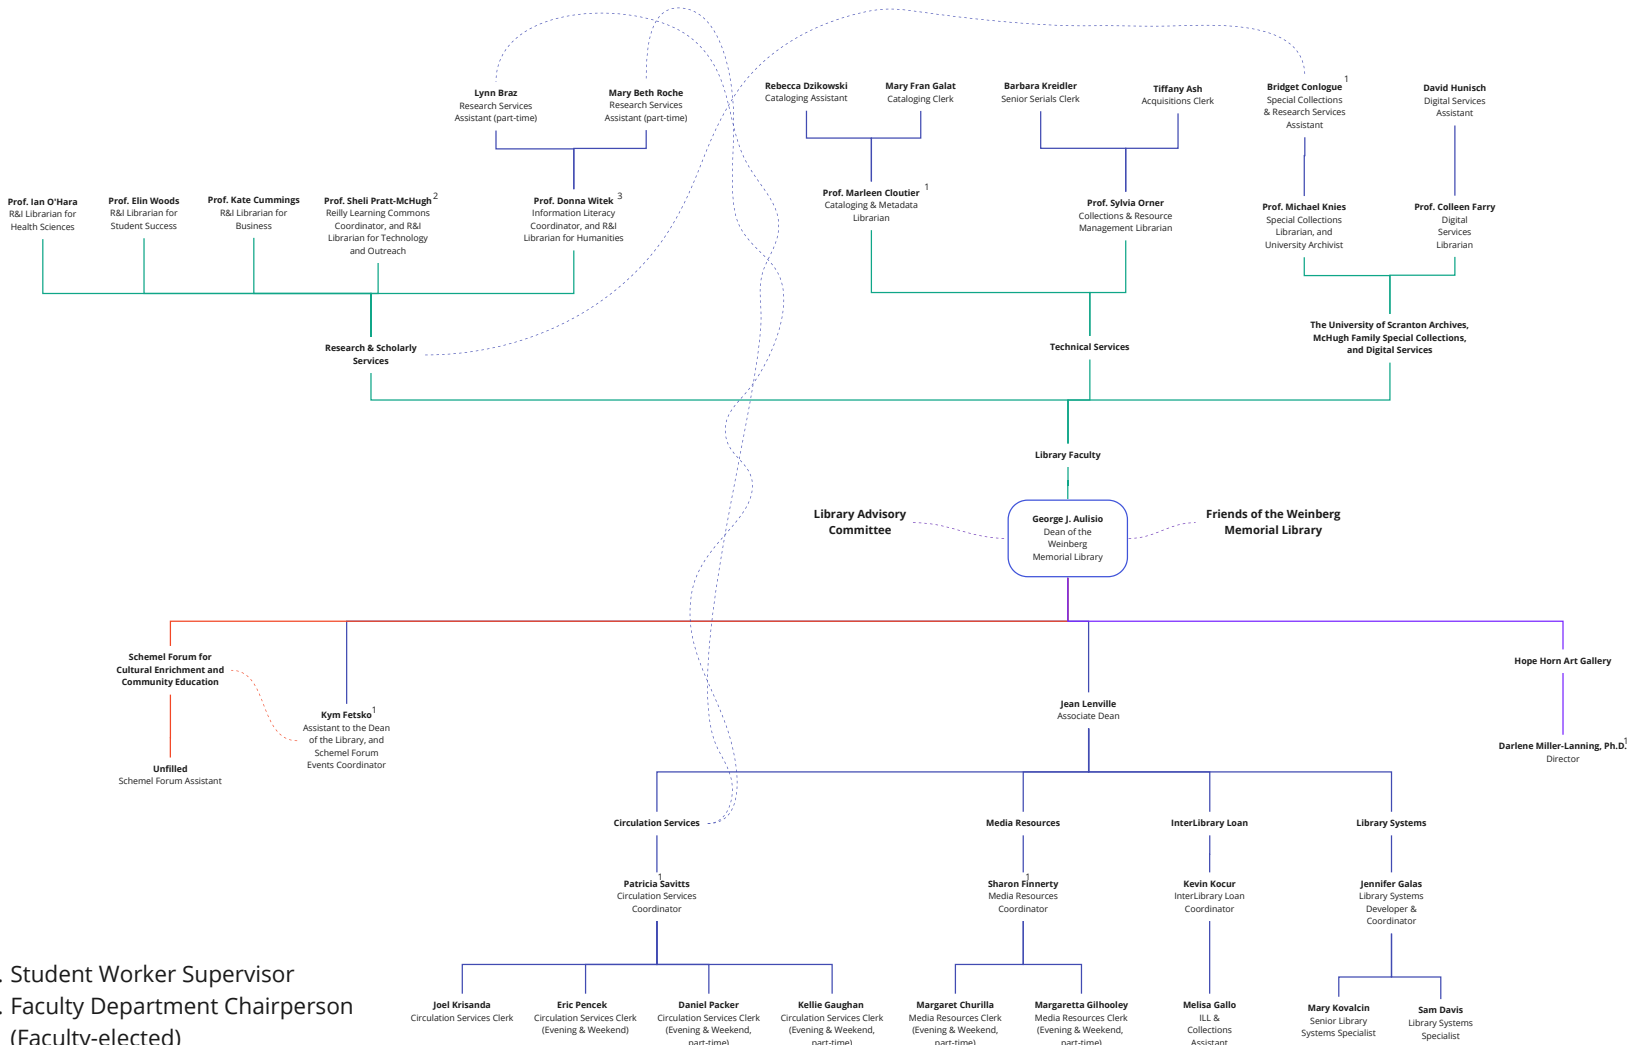

Harry & Jeanette Weinberg Memorial Library

Updated September 27, 2023

1. Student Worker Supervisor
2. Faculty Department Chairperson (Faculty-elected)
3. Research & Scholarly Services Coordinator (Dean-appointed)

Harry & Jeanette Weinberg Memorial Library

1. Student Worker Supervisor
2. Faculty Department Chairperson (Faculty-elected)
3. Research & Scholarly Services Coordinator (Dean-appointed)