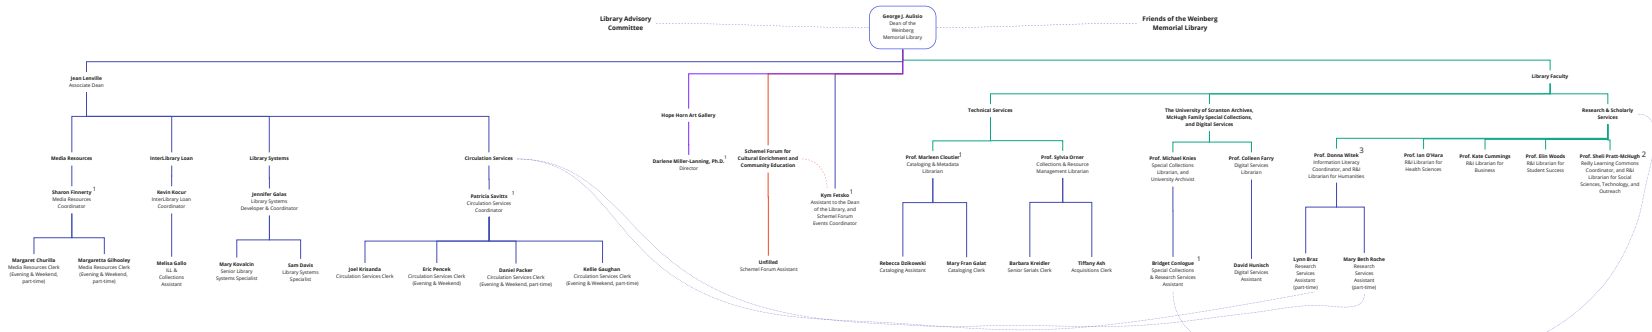

Harry & Jeanette Weinberg Memorial Library

Updated September 27, 2023

1. Student Worker Supervisor
2. Faculty Department Chairperson (Faculty-elected)
3. Research & Scholarly Services Coordinator (Dean-appointed)

Harry & Jeanette Weinberg Memorial Library

1. Student Worker Supervisor
2. Faculty Department Chairperson (Faculty-elected)
3. Research & Scholarly Services Coordinator (Dean-appointed)