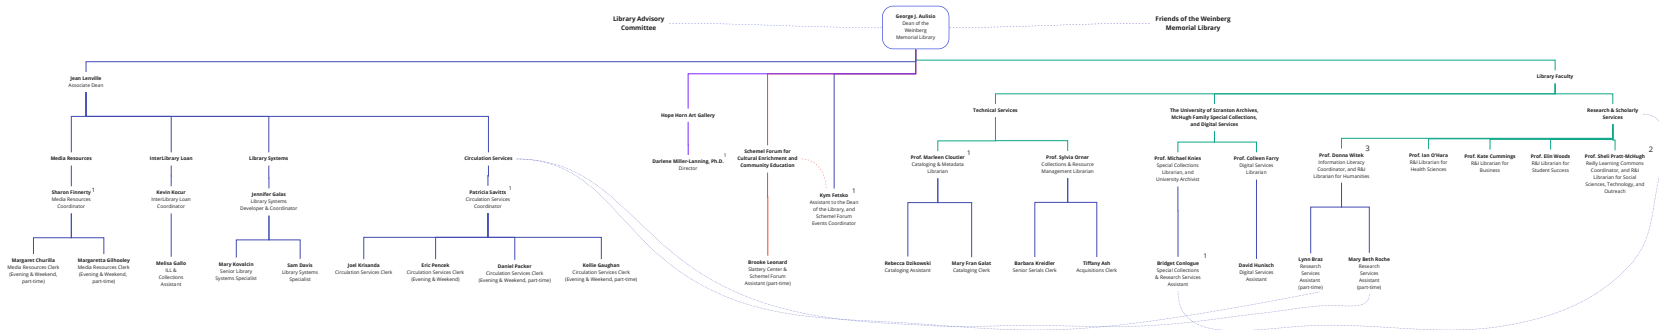

Harry & Jeanette Weinberg Memorial Library

Updated June 21, 2023

1. Student Worker Supervisor
2. Faculty Department Chairperson (Faculty-elected)
3. Research & Scholarly Services Coordinator (Dean-appointed)