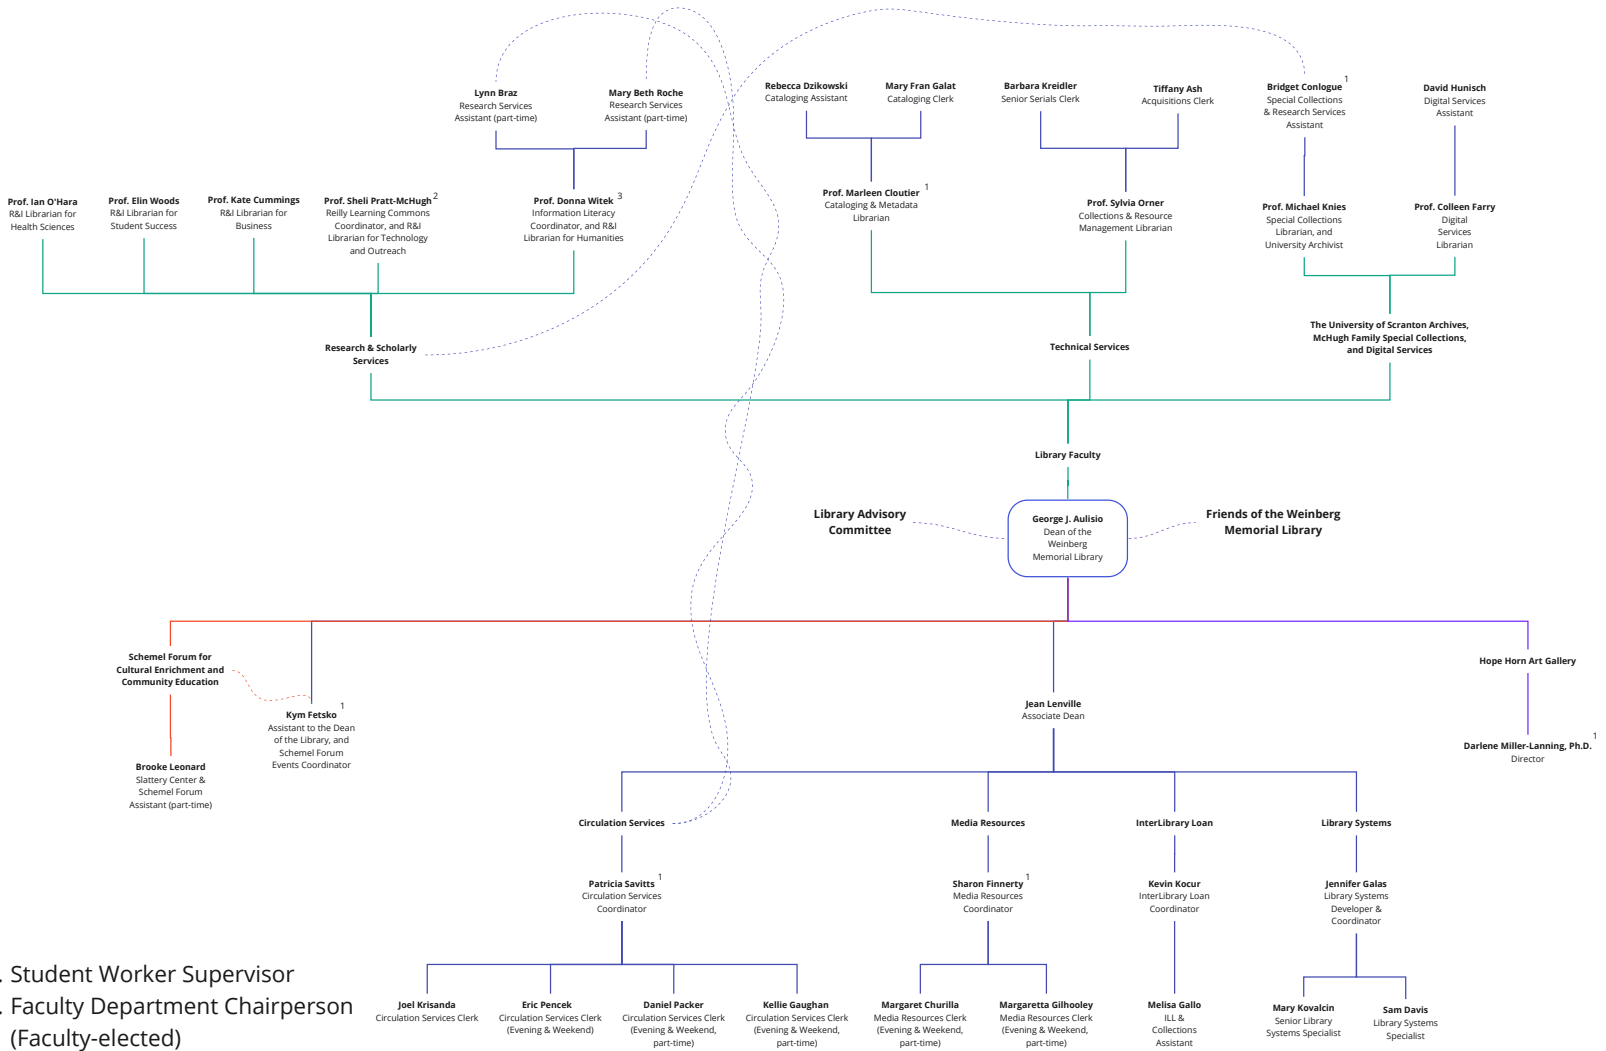

Harry & Jeanette Weinberg Memorial Library

Updated June 21, 2023

1. Student Worker Supervisor
2. Faculty Department Chairperson (Faculty-elected)
3. Research & Scholarly Services Coordinator (Dean-appointed)