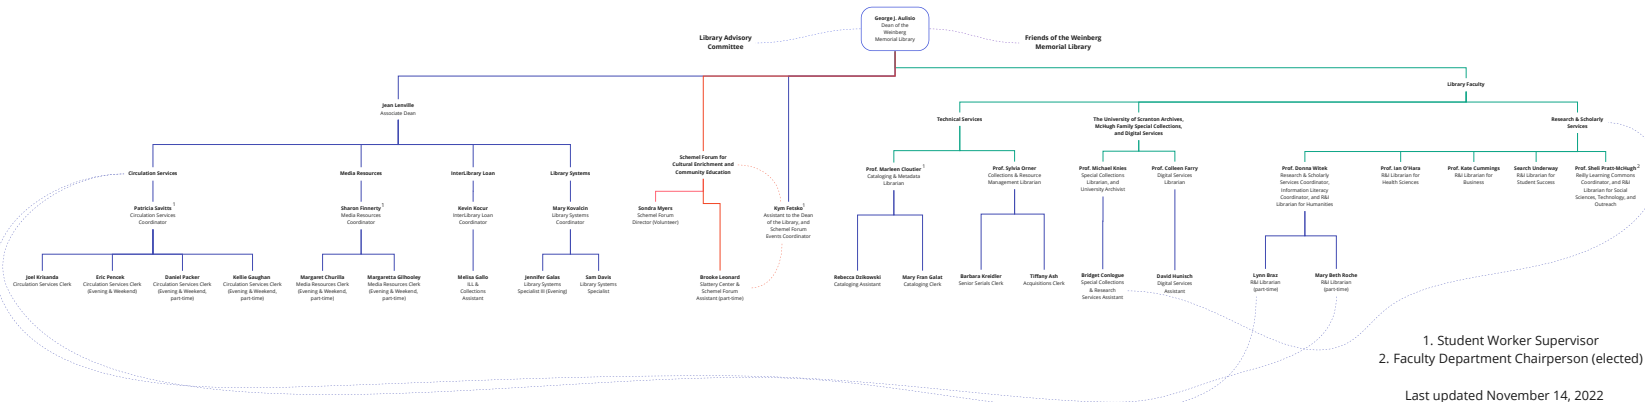

Harry & Jeanette Weinberg Memorial Library

Harry & Jeanette Weinberg Memorial Library

- 1. Student Worker Supervisor
- 2. Faculty Department Chairperson (elected)