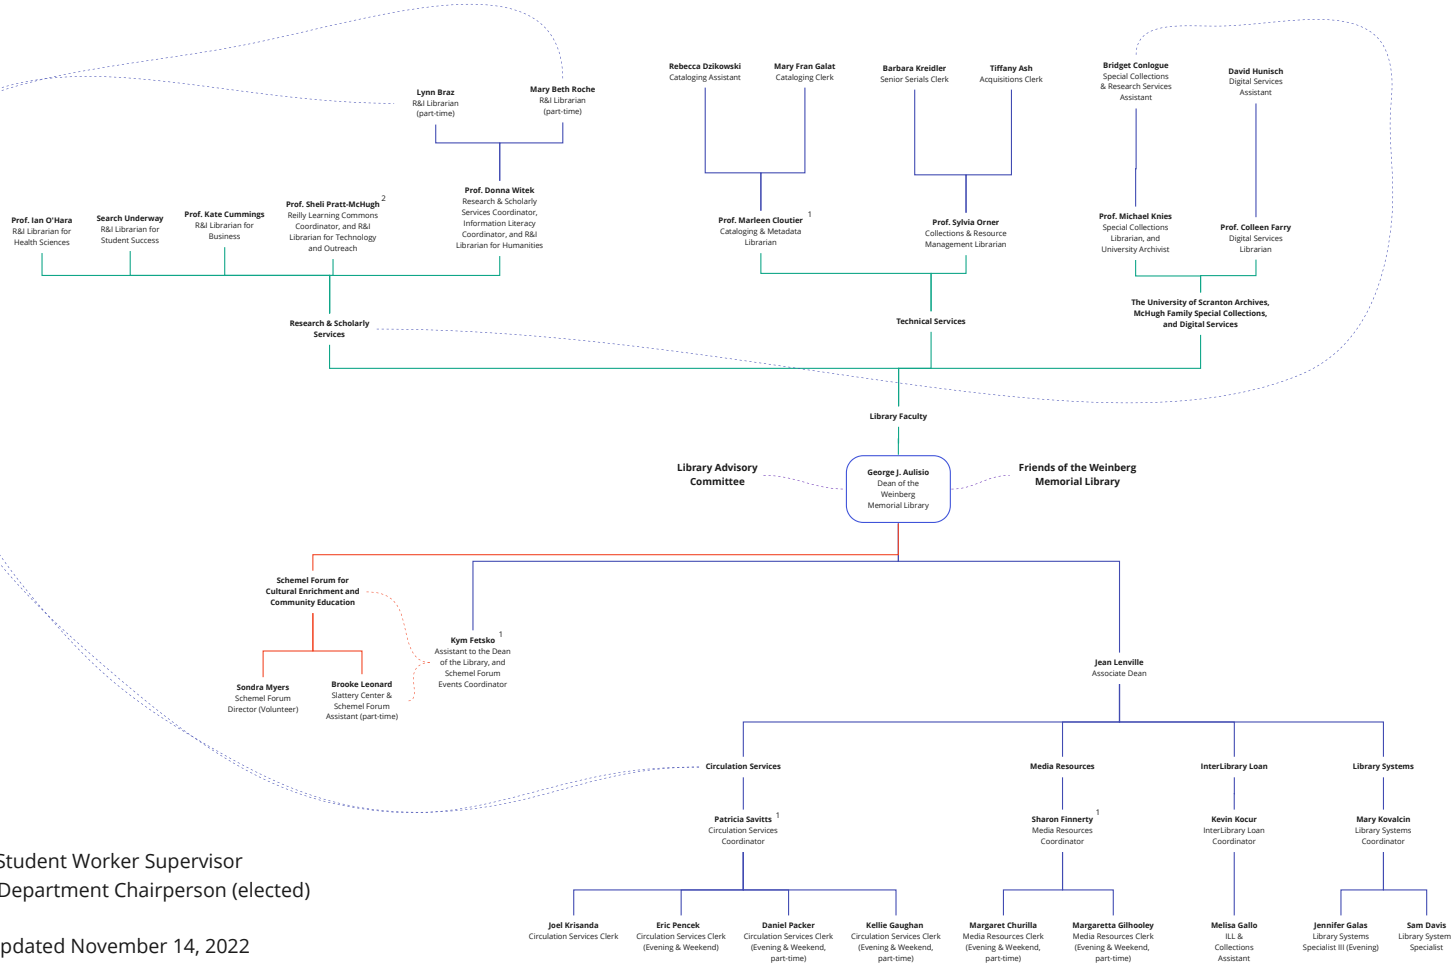

Harry & Jeanette Weinberg Memorial Library

Harry & Jeanette Weinberg Memorial Library

- 1. Student Worker Supervisor
- 2. Faculty Department Chairperson (elected)