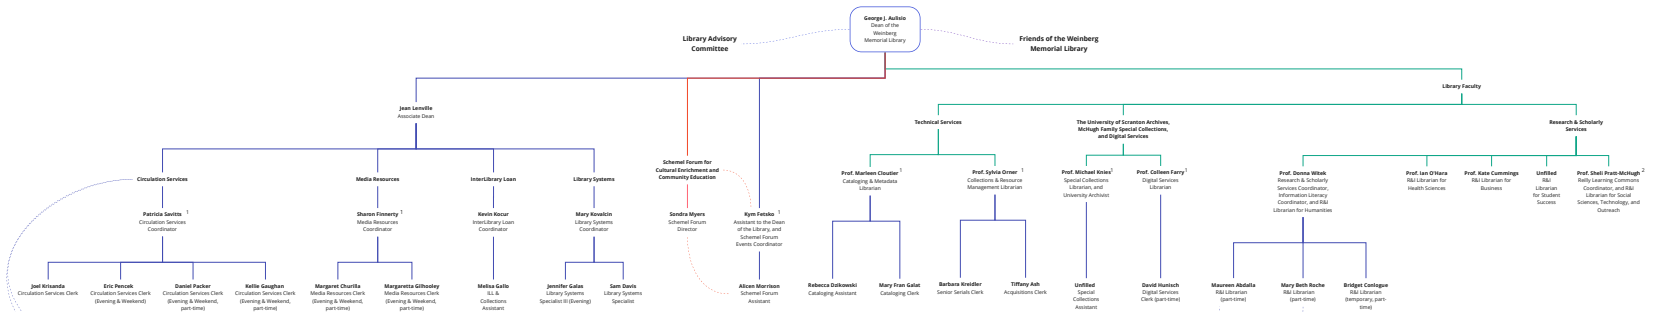

Harry & Jeanette Weinberg Memorial Library

1. Student Worker Supervisor

2. Faculty Department Chairperson (elected)

All faculty and staff indirectly supervise student workers.

Last updated June 13, 2022