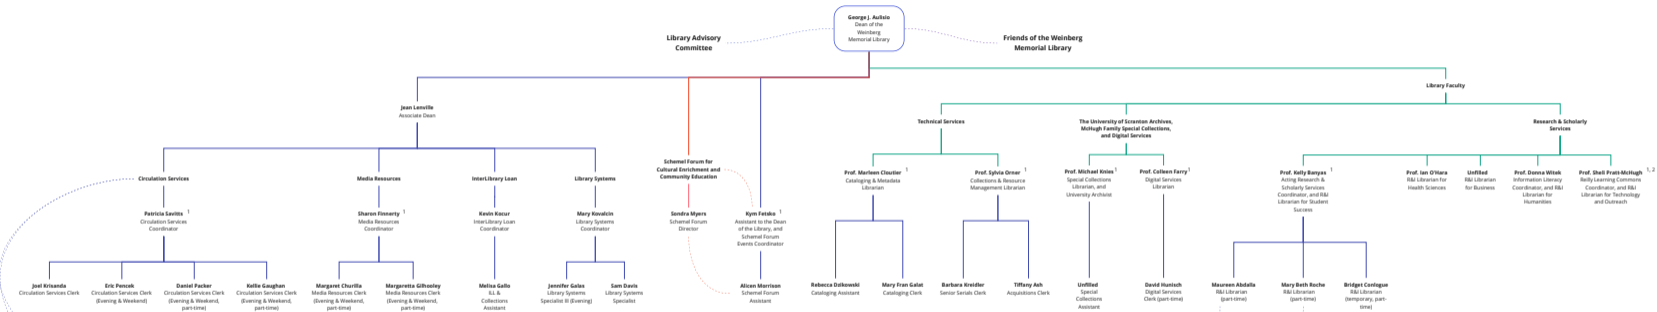

Harry & Jeanette Weinberg Memorial Library

1. Student Worker Supervisor

2. Faculty Department Chairperson (elected)

All faculty and staff indirectly supervise student workers.

Last updated March 3, 2022