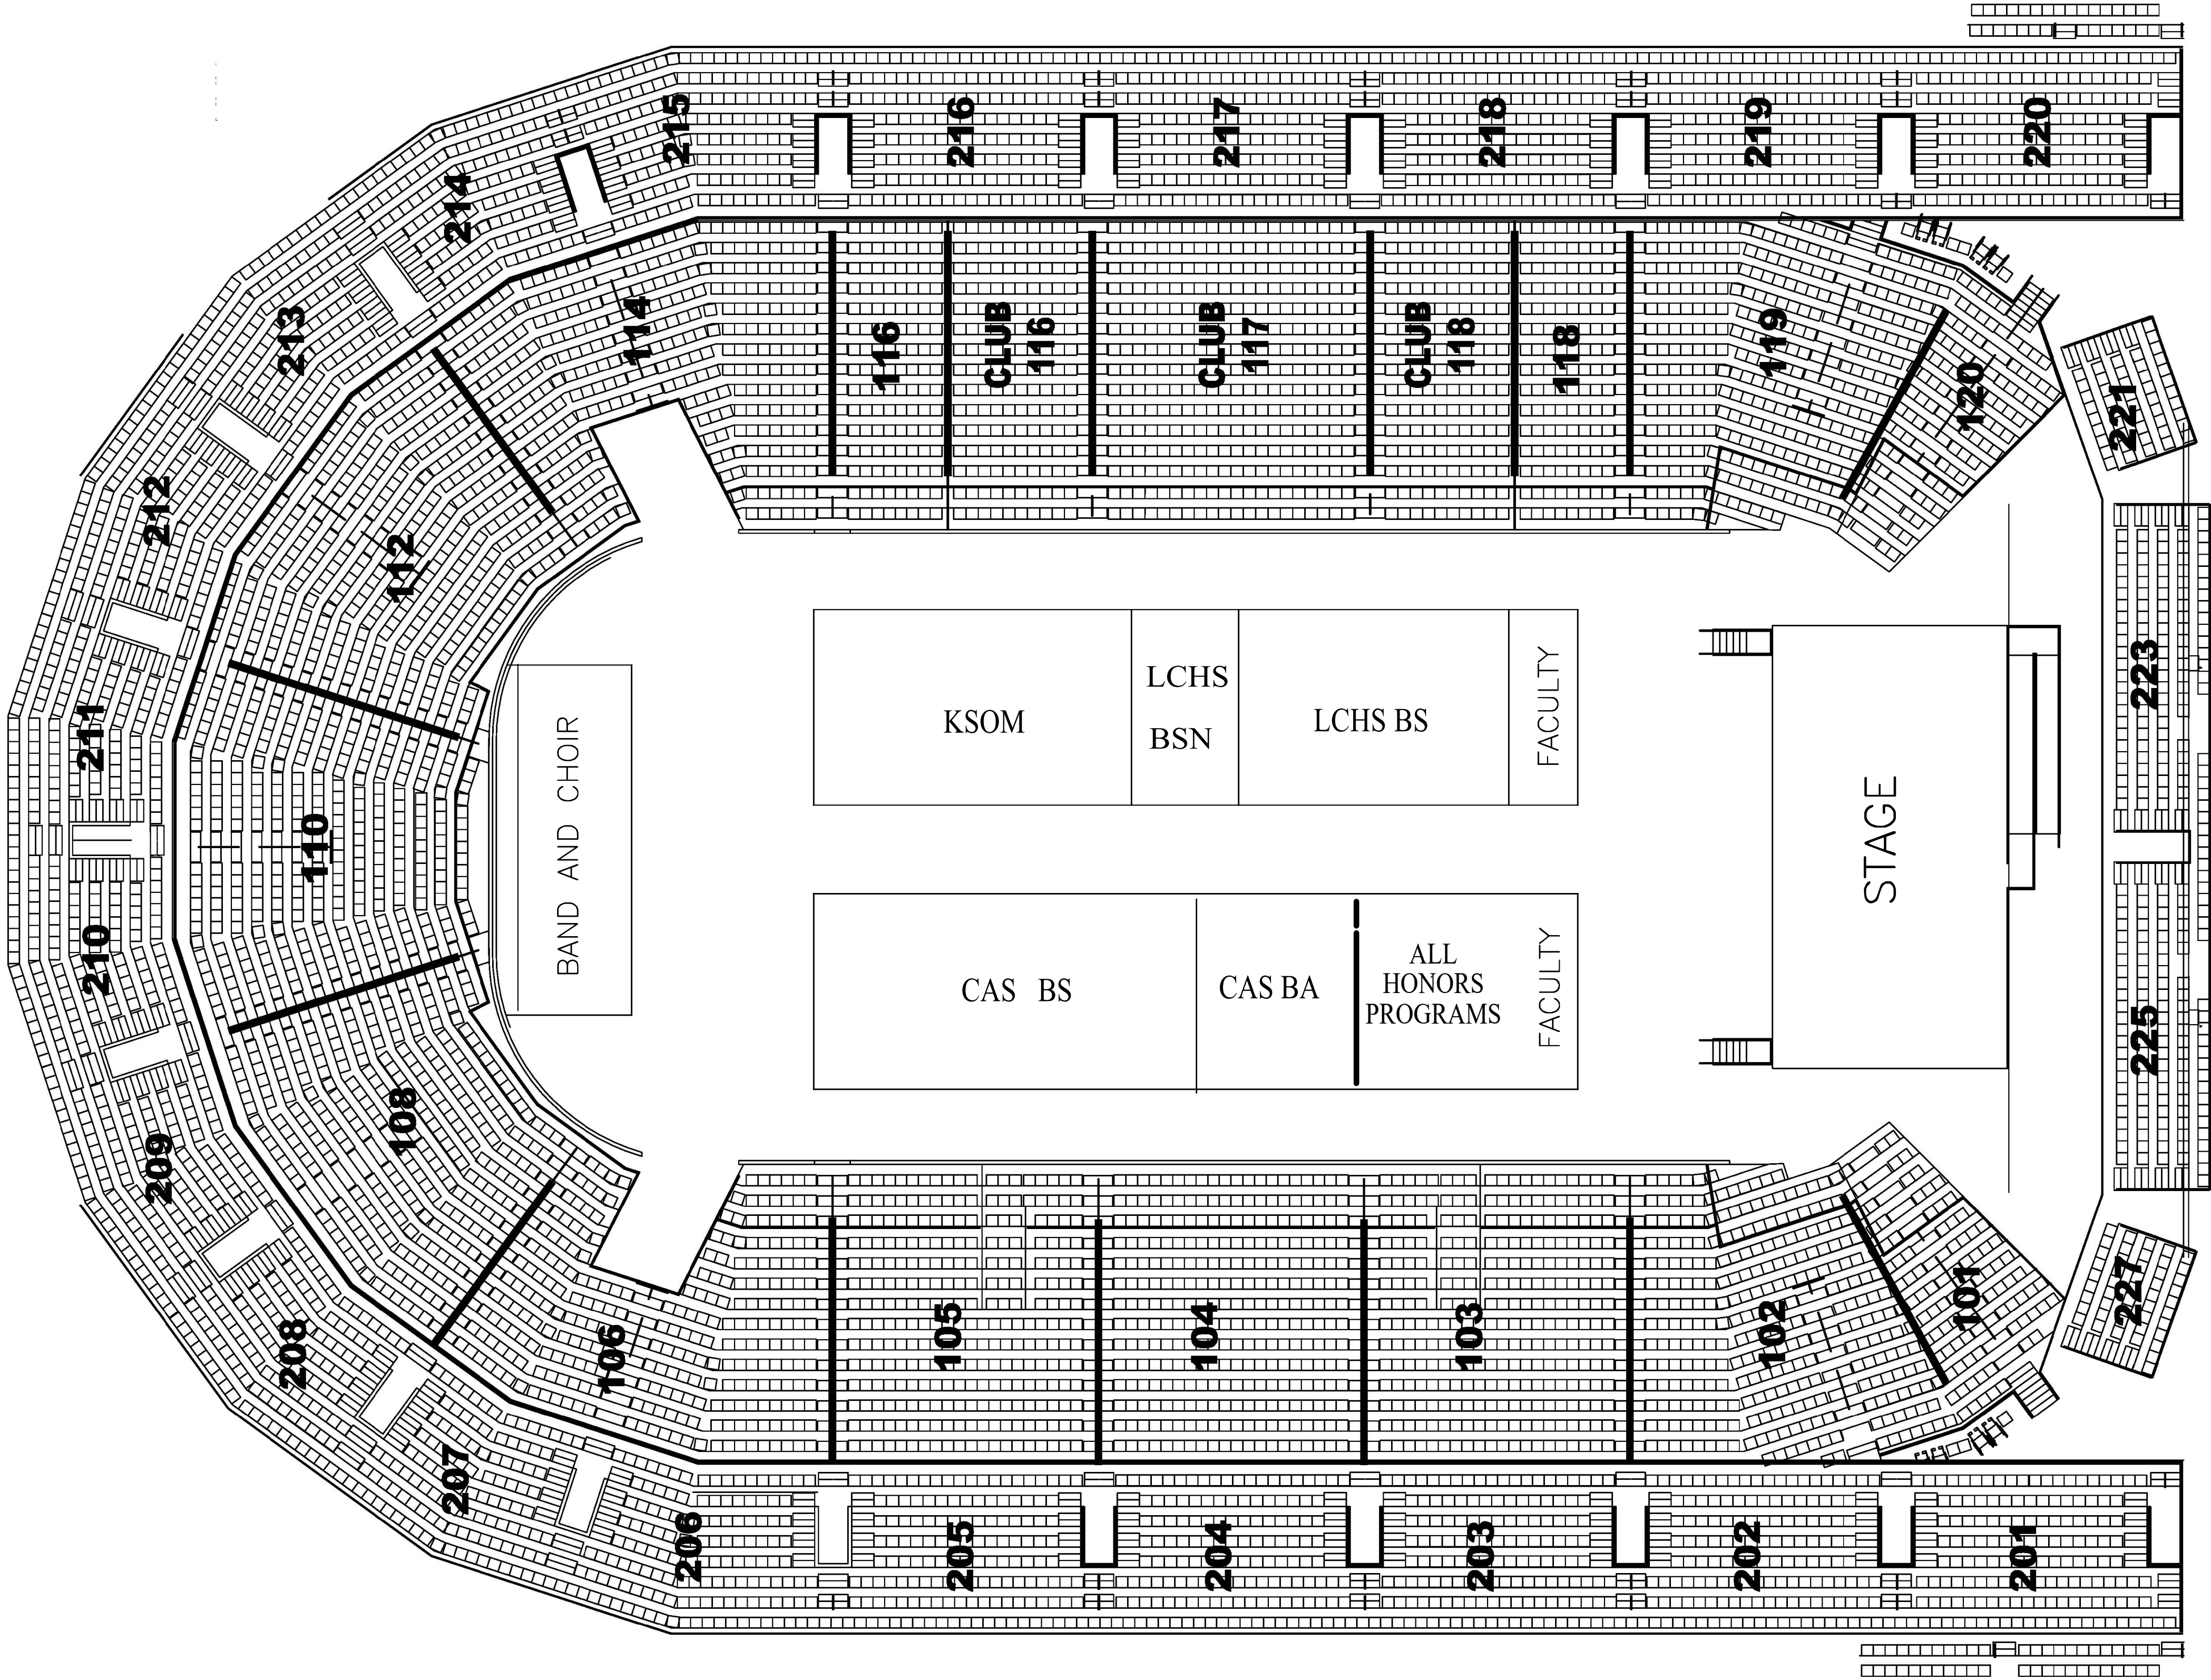

# University of Scranton Undergraduate Commencement Arena Seating Map

**Guests may enter through the East or West Gates. Graduating students must enter through the East Gate. (Not to scale)**

*Legend:*  
 CAS - College of Arts and Sciences  
 KSOM - Kania School of Business  
 LCHS- Leahy College of Health Sciences