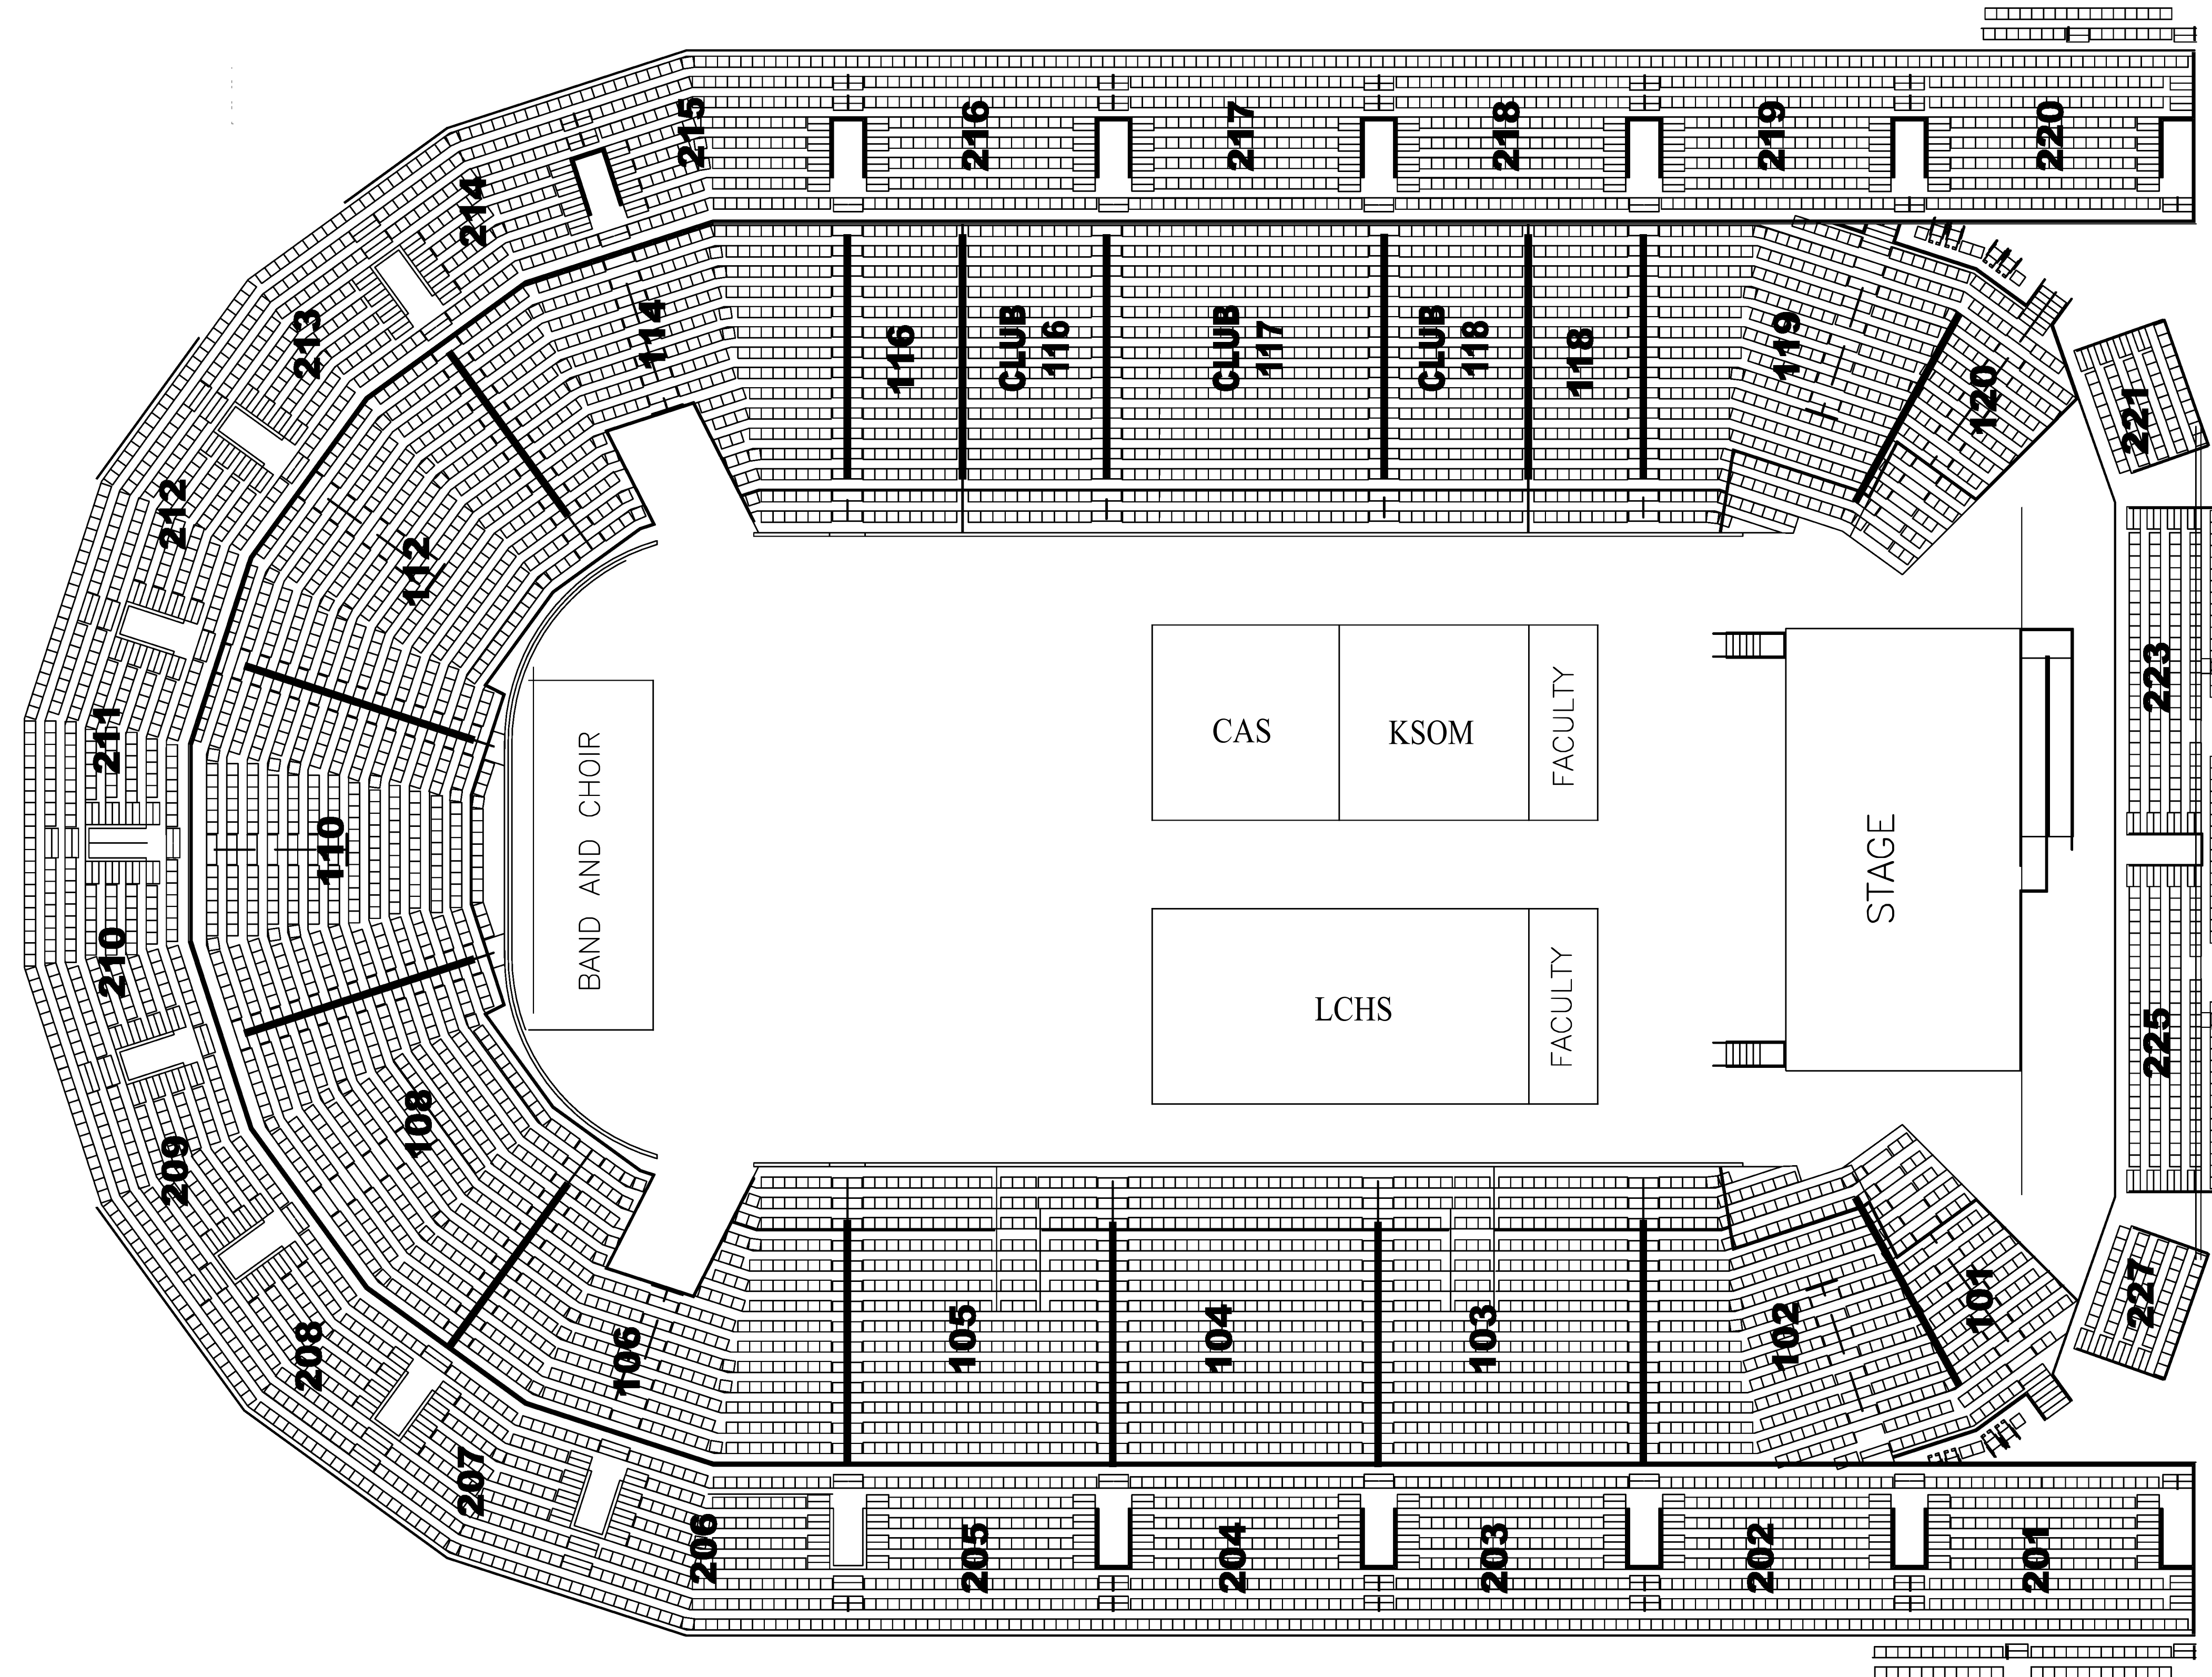

University of Scranton Graduate Commencement Arena Seating Map

Guests may enter through the East or West Gates. Graduating students must enter through the East Gate. (Not to scale)

Legend:
 CAS - College of Arts and Sciences
 KSOM - Kania School of Business
 LCHS - Leahy College of Health Sciences