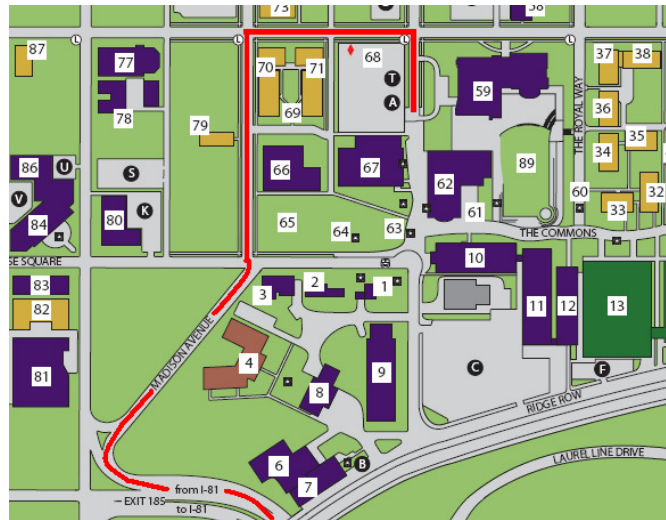

Directions from I-81 EXIT 185 (Central Scranton Expressway)

Follow signs to campus (on right). Before the first traffic signal, turn sharply right onto Madison Ave. Proceed 2 blocks and turn right at the light onto Mulberry St. After 1 block, turn right into the main entrance (level 2) of the Parking and Public Safety Pavilion (Building 68 in the map below), 820 Mulberry St., Scranton, PA 18510. Visitor Parking is on level 2. We have arranged for you to be able to park on level 4 and the roof level also.

The Integration Bee will be in the DeNaples Center which is building 59 below.

S wgnkqpu<

F t0Vqo Uj ko mnu. 792/; 63/66; 5."j qo cu0j ko mnuB uetcpvqp0gf w