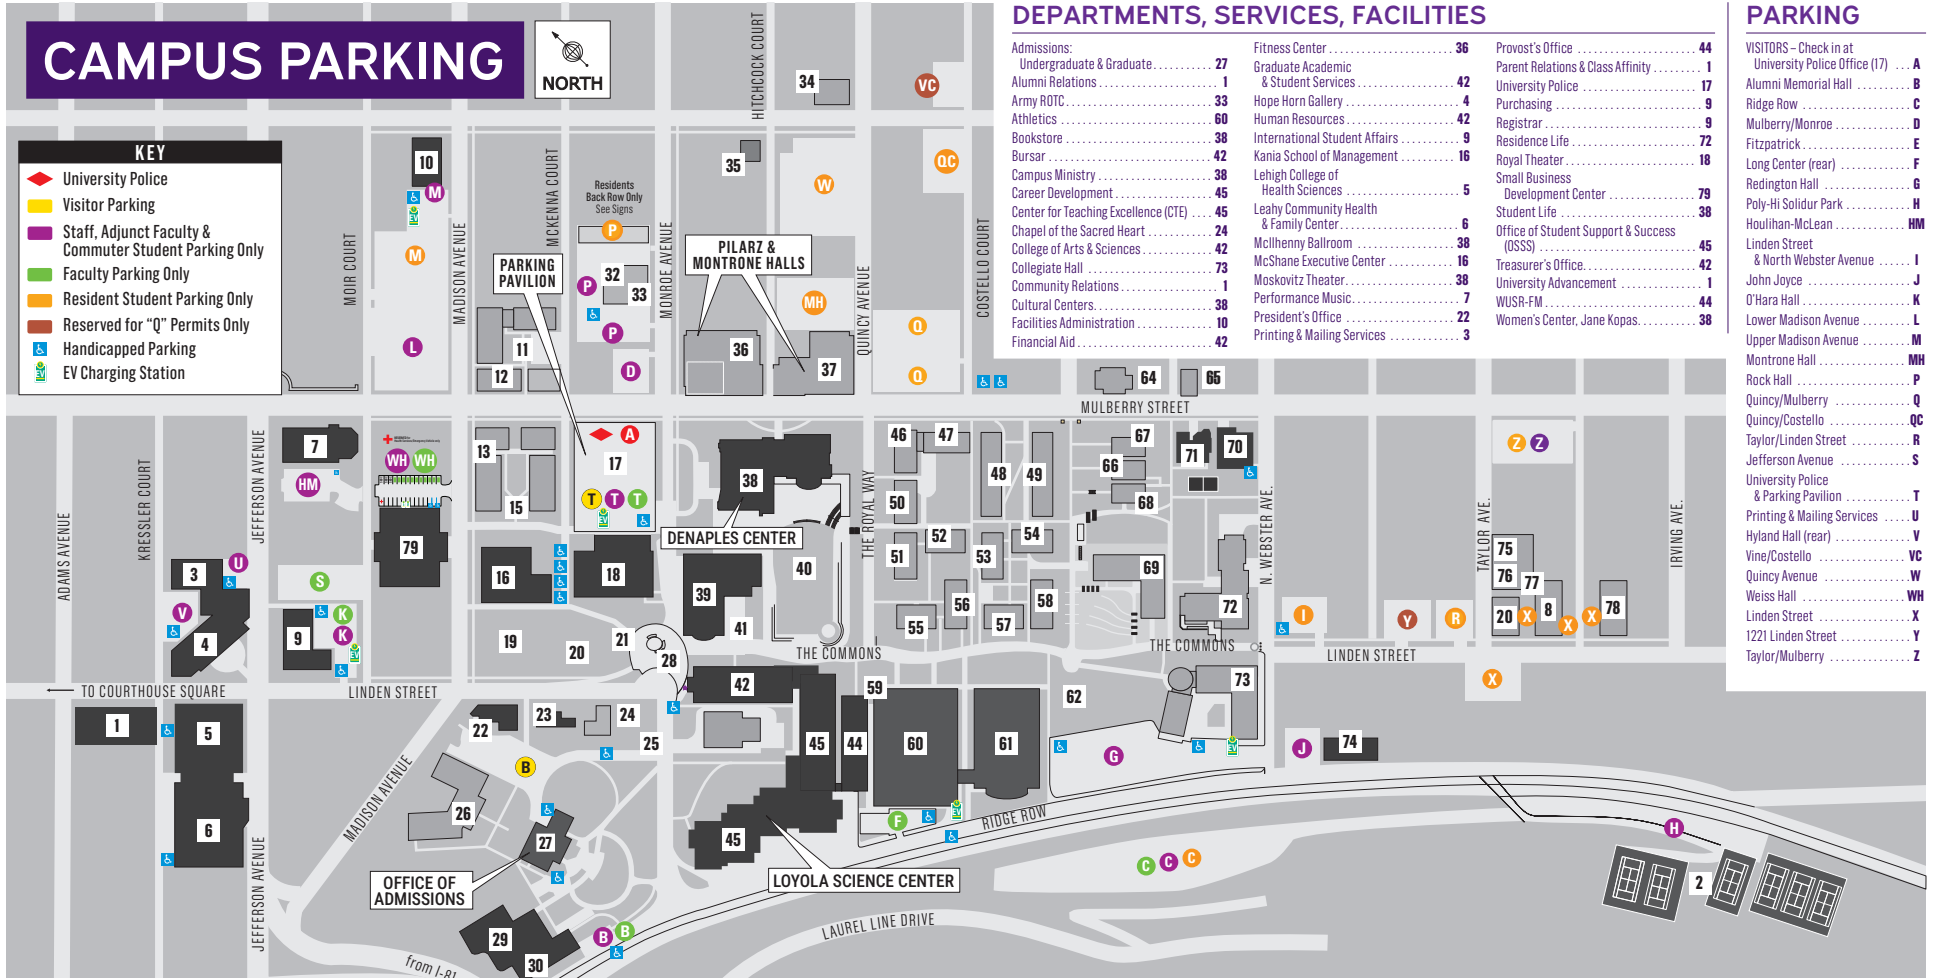

CAMPUS PARKING

KEY

- University Police
- Visitor Parking
- Staff, Adjunct Faculty & Commuter Student Parking Only
- Faculty Parking Only
- Resident Student Parking Only
- Reserved for "Q" Permits Only
- Handicapped Parking
- EV Charging Station

DEPARTMENTS, SERVICES, FACILITIES

Admissions: Undergraduate & Graduate	27	Fitness Center	36	Provost's Office	44
Alumni Relations	1	Graduate Academic & Student Services	42	Parent Relations & Class Affinity	1
Army ROTC	33	Hope Horn Gallery	42	University Police	17
Athletics	60	Human Resources	4	Purchasing	9
Bookstore	38	International Student Affairs	9	Registrar	9
Bursar	42	Kania School of Management	16	Residence Life	72
Campus Ministry	38	Lehigh College of Health Sciences	5	Royal Theater	18
Career Development	45	Leahy Community Health & Family Center	6	Small Business Development Center	79
Center for Teaching Excellence (CTE)	45	McIlhenny Ballroom	38	Student Life	38
Chapel of the Sacred Heart	24	McShane Executive Center	16	Office of Student Support & Success (OSSS)	45
College of Arts & Sciences	42	Moskovitz Theater	38	Treasurer's Office	42
Collegiate Hall	73	Performance Music	7	University Advancement	1
Community Relations	1	President's Office	22	WUISR-FM	44
Cultural Centers	38	Financial Aid	42	Women's Center, Jane Kopas	38
Facilities Administration	10				
Printing & Mailing Services	3				

PARKING

VISITORS - Check in at		University Police Office (17)	A
Alumni Memorial Hall	B	Ridge Row	C
Mulberry/Monroe	D	Fitzpatrick	E
Long Center (rear)	F	Redington Hall	G
Poly-Hi Solidur Park	H	Houlihan-McLean	HM
Linden Street & North Webster Avenue	I	John Joyce	J
O'Hara Hall	K	Lower Madison Avenue	L
Upper Madison Avenue	M	Montrone Hall	MH
Rock Hall	P	Quincy/Mulberry	Q
Quincy/Costello	QC	Taylor/Linden Street	R
Jefferson Avenue	S	University Police & Parking Pavilion	T
Printing & Mailing Services	U	Hyland Hall (rear)	V
Vine/Costello	VC	Quincy Avenue	W
Weiss Hall	WH	Linden Street	X
1221 Linden Street	Y	Taylor/Mulberry	Z

BUILDINGS AND STRUCTURES AT THE UNIVERSITY OF SCRANTON