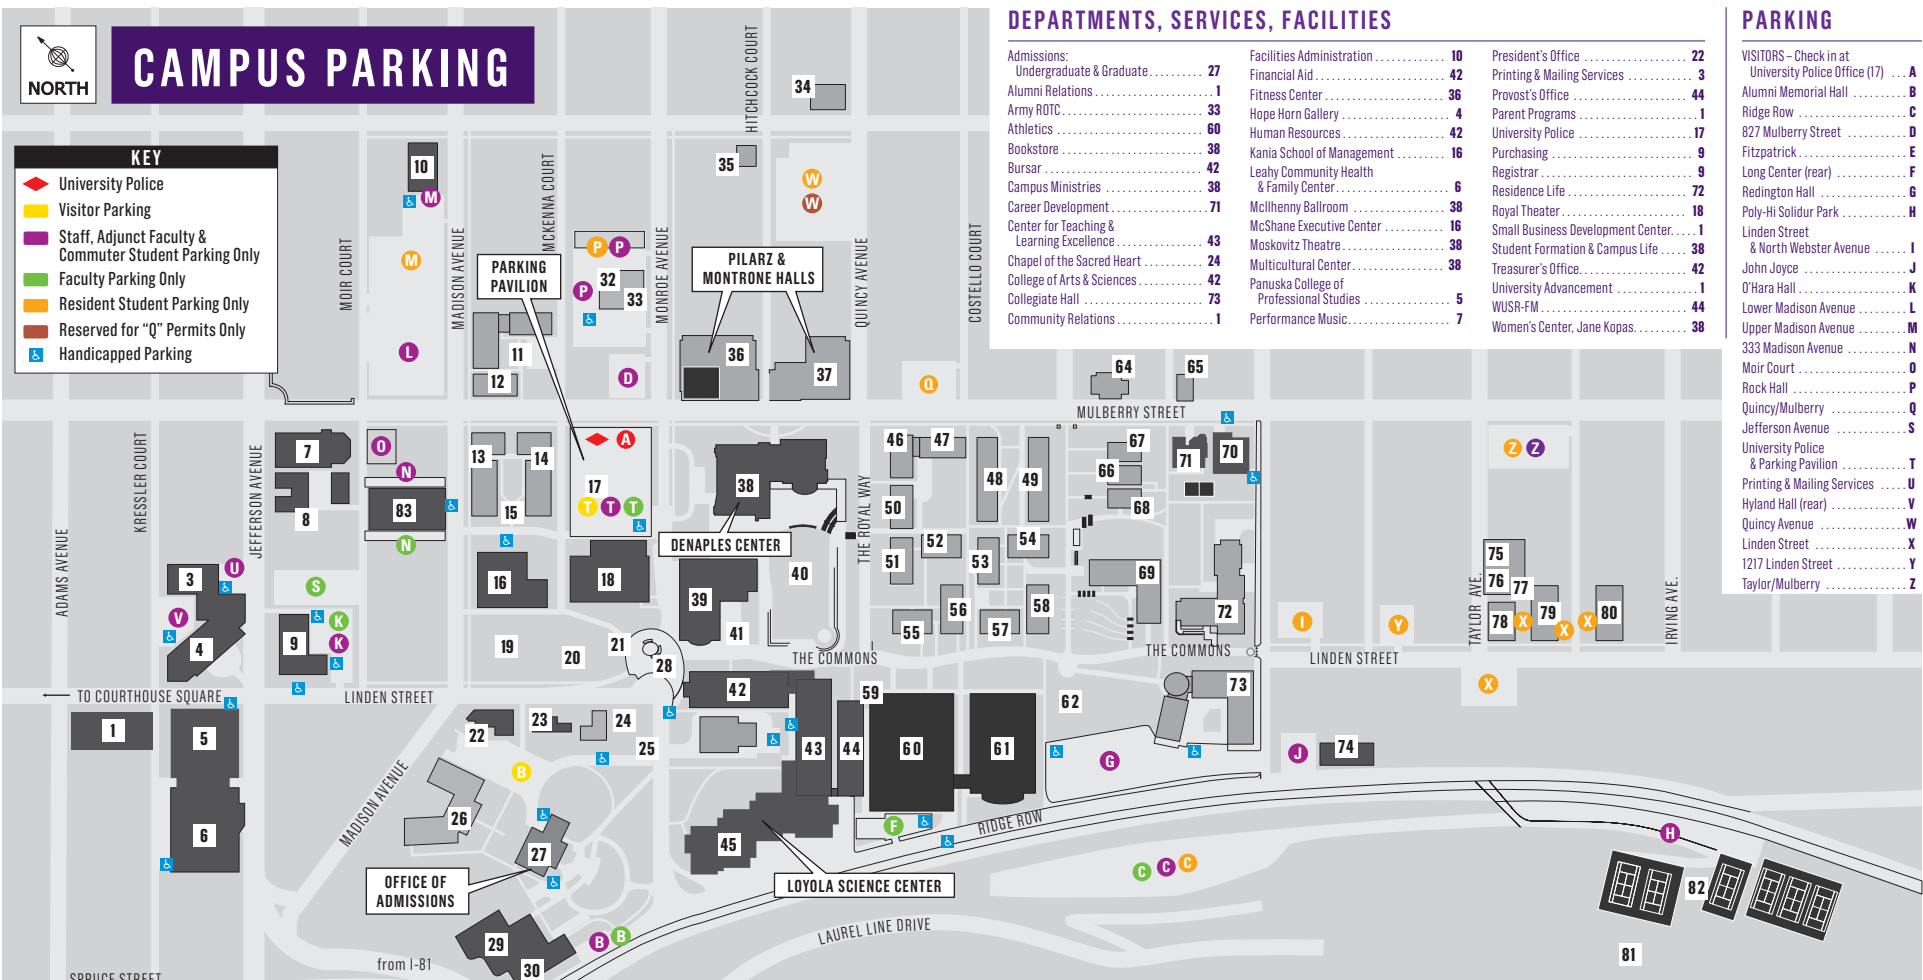

CAMPUS PARKING

KEY

- University Police
- Visitor Parking
- Staff, Adjunct Faculty & Commuter Student Parking Only
- Faculty Parking Only
- Resident Student Parking Only
- Reserved for "Q" Permits Only
- Handicapped Parking

DEPARTMENTS, SERVICES, FACILITIES

Admissions: Undergraduate & Graduate.....	27	Facilities Administration.....	10	President's Office.....	22
Alumni Relations.....	1	Financial Aid.....	42	Printing & Mailing Services.....	3
Army ROTC.....	33	Fitness Center.....	36	Provost's Office.....	44
Athletics.....	60	Hope Horn Gallery.....	4	Parent Programs.....	1
Bookstore.....	38	Human Resources.....	42	University Police.....	17
Bursar.....	42	Kania School of Management.....	16	Purchasing.....	9
Campus Ministries.....	38	Leahy Community Health & Family Center.....	6	Registrar.....	9
Career Development.....	71	McShane Executive Center.....	16	Residence Life.....	72
Center for Teaching & Learning Excellence.....	43	Moskovitz Theatre.....	38	Royal Theater.....	18
Chapel of the Sacred Heart.....	24	Multicultural Center.....	38	Small Business Development Center.....	1
College of Arts & Sciences.....	42	Panuska College of Professional Studies.....	5	Student Formation & Campus Life.....	38
Collegiate Hall.....	73	Performance Music.....	7	Treasurer's Office.....	42
Community Relations.....	1			University Advancement.....	1
				WUISR-FM.....	44
				Women's Center, Jane Kopas.....	38

PARKING

VISITORS - Check in at	
University Police Office (17)	A
Alumni Memorial Hall	B
Ridge Row	C
827 Mulberry Street	D
Fitzpatrick	E
Long Center (rear)	F
Redington Hall	G
Poly-Hi Solidur Park	H
Linden Street	I
& North Webster Avenue	I
John Joyce	J
O'Hara Hall	K
Lower Madison Avenue	L
Upper Madison Avenue	M
333 Madison Avenue	N
Moir Court	O
Rock Hall	P
Quincy/Mulberry	Q
Jefferson Avenue	S
University Police & Parking Pavilion	T
Printing & Mailing Services	U
Hyland Hall (rear)	V
Quincy Avenue	W
Linden Street	X
1217 Linden Street	Y
Taylor/Mulberry	Z

BUILDINGS AND STRUCTURES AT THE UNIVERSITY OF SCRANTON