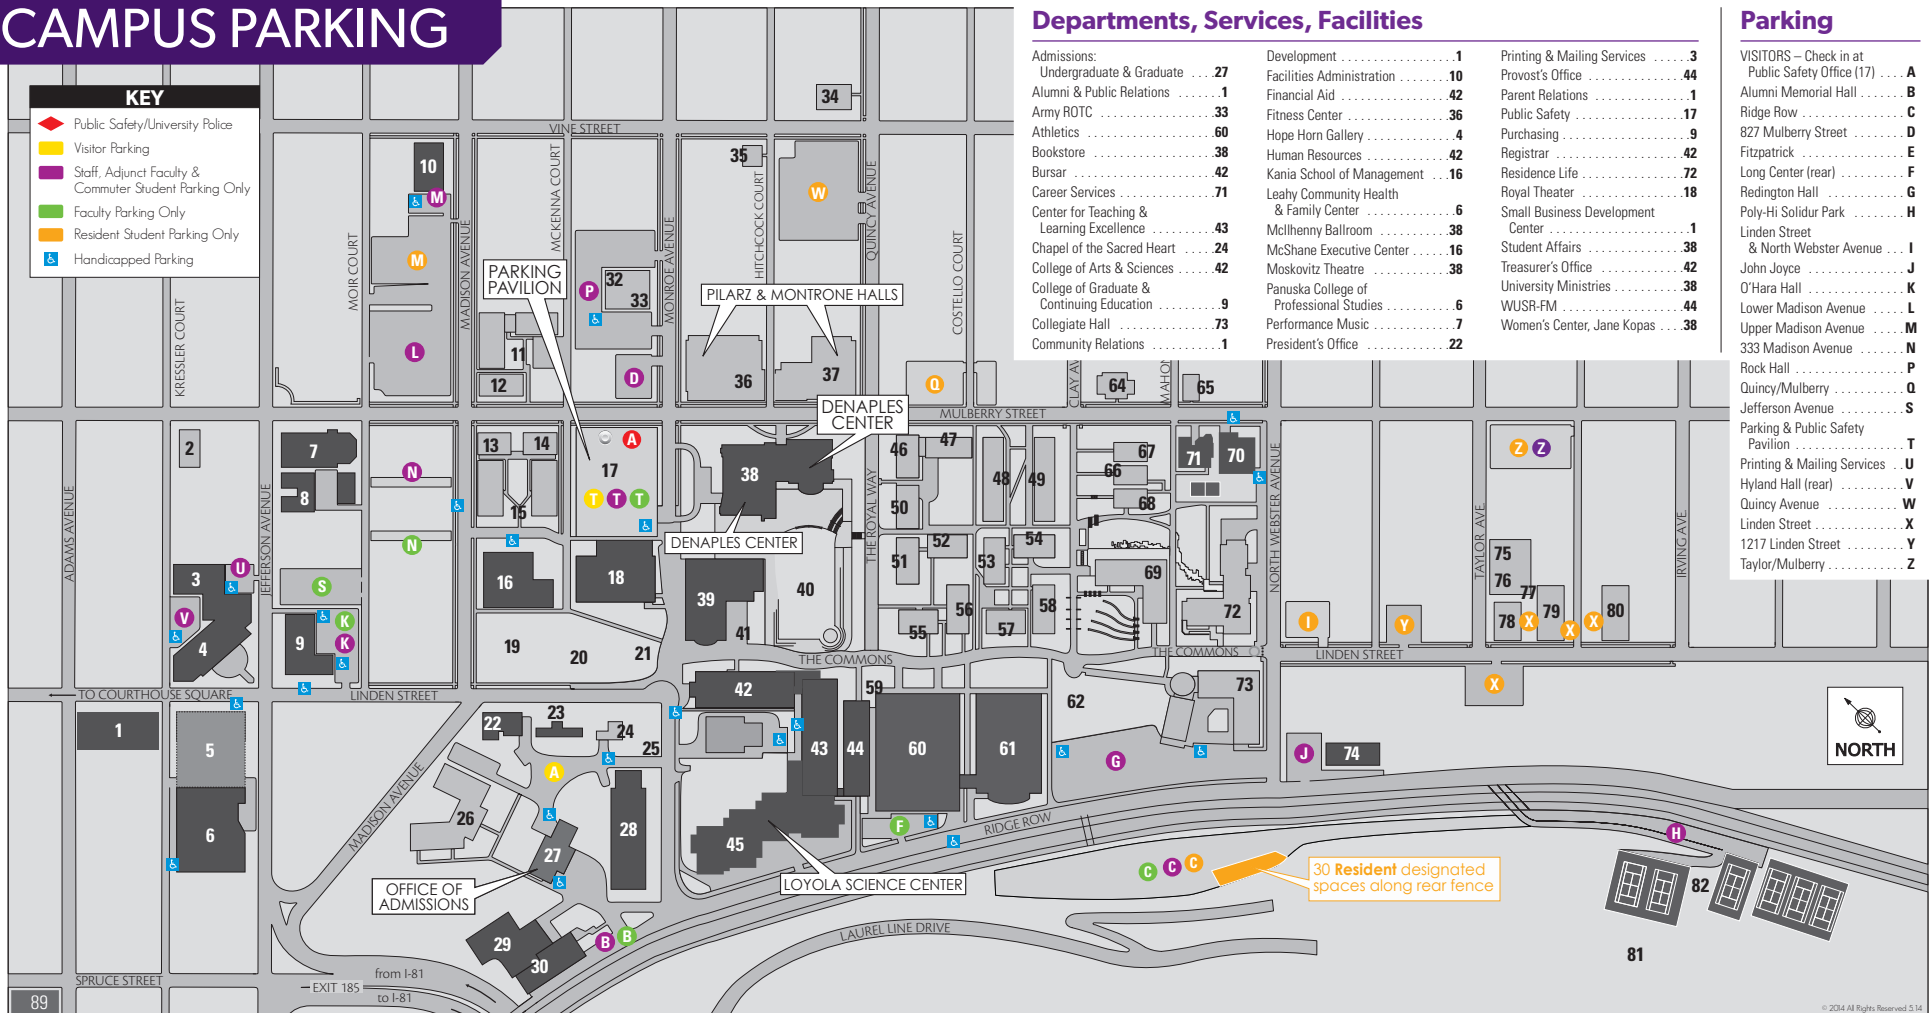

CAMPUS PARKING

KEY

- Public Safety/University Police
- Visitor Parking
- Staff, Adjunct Faculty & Commuter Student Parking Only
- Faculty Parking Only
- Resident Student Parking Only
- Handicapped Parking

Departments, Services, Facilities

Admissions: Undergraduate & Graduate	27	Development	1	Printing & Mailing Services	3
Alumni & Public Relations	1	Facilities Administration	10	Provost's Office	44
Army ROTC	33	Financial Aid	42	Parent Relations	1
Athletics	60	Fitness Center	36	Public Safety	17
Bookstore	38	Hope Horn Gallery	4	Purchasing	9
Bursar	42	Human Resources	42	Registrar	42
Career Services	71	Kania School of Management	16	Residence Life	72
Center for Teaching & Learning Excellence	43	Leahy Community Health & Family Center	6	Royal Theater	18
Chapel of the Sacred Heart	24	McShane Executive Center	16	Small Business Development Center	1
College of Arts & Sciences	42	Moskowitz Theatre	38	Student Affairs	38
College of Graduate & Continuing Education	9	Panuska College of Professional Studies	6	Treasurer's Office	42
Collegiate Hall	73	Performance Music	7	University Ministries	38
Community Relations	1	President's Office	22	WUSR-FM	44
				Women's Center, Jane Kopas	38

Parking

VISITORS - Check in at Public Safety Office (17)	A
Alumni Memorial Hall	B
Ridge Row	C
827 Mulberry Street	D
Fitzpatrick	E
Long Center (rear)	F
Redington Hall	G
Poly-Hi Solidur Park	H
Linden Street & North Webster Avenue	I
John Joyce	J
O'Hara Hall	K
Lower Madison Avenue	L
Upper Madison Avenue	M
333 Madison Avenue	N
Rock Hall	P
Quincy/Mulberry	Q
Jefferson Avenue	S
Parking & Public Safety Pavilion	T
Printing & Mailing Services	U
Hyland Hall (rear)	V
Quincy Avenue	W
Linden Street	X
1217 Linden Street	Y
Taylor/Mulberry	Z

Buildings and Structures at The University of Scranton