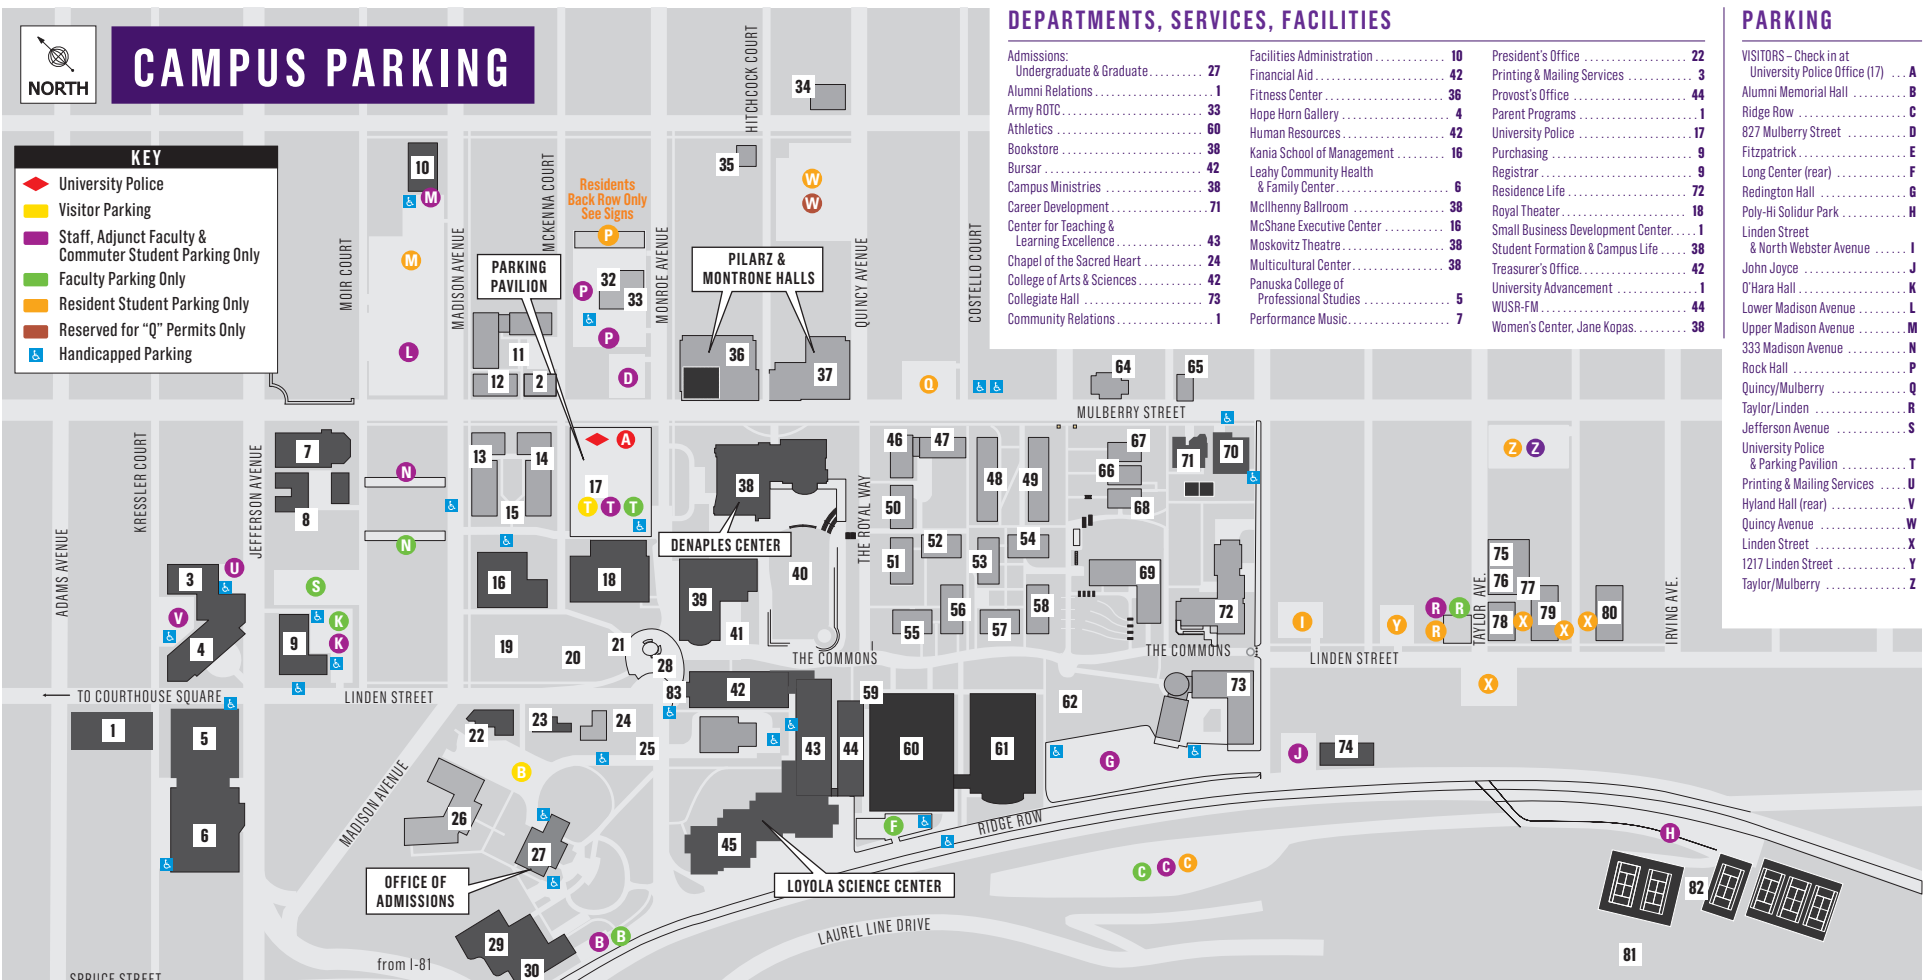

CAMPUS PARKING

KEY

- University Police
- Visitor Parking
- Staff, Adjunct Faculty & Commuter Student Parking Only
- Faculty Parking Only
- Resident Student Parking Only
- Reserved for "Q" Permits Only
- Handicapped Parking

Residents Back Row Only See Signs

DEPARTMENTS, SERVICES, FACILITIES

Admissions: Undergraduate & Graduate.....	27	Facilities Administration.....	10	President's Office.....	22
Alumni Relations.....	1	Financial Aid.....	42	Printing & Mailing Services.....	3
Army ROTC.....	33	Fitness Center.....	36	Provost's Office.....	44
Athletics.....	60	Hope Horn Gallery.....	4	Parent Programs.....	1
Bookstore.....	38	Human Resources.....	42	University Police.....	17
Bursar.....	42	Kania School of Management.....	16	Purchasing.....	9
Campus Ministries.....	38	Leahy Community Health & Family Center.....	6	Registrar.....	9
Career Development.....	71	McShane Executive Center.....	16	Residence Life.....	72
Center for Teaching & Learning Excellence.....	43	Mcllhenny Ballroom.....	38	Royal Theater.....	18
Chapel of the Sacred Heart.....	24	Moskovitz Theatre.....	38	Small Business Development Center.....	1
College of Arts & Sciences.....	42	Multicultural Center.....	38	Student Formation & Campus Life.....	38
Collegiate Hall.....	73	Panuska College of Professional Studies.....	5	Treasurer's Office.....	42
Community Relations.....	1	Performance Music.....	7	University Advancement.....	1
				WUSR-FM.....	44
				Women's Center, Jane Kopas.....	38

PARKING

VISITORS - Check in at University Police Office (17).....	A
Alumni Memorial Hall.....	B
Ridge Row.....	C
827 Mulberry Street.....	D
Fitzpatrick.....	E
Long Center (rear).....	F
Redington Hall.....	G
Poly-Hi Solidur Park.....	H
Linden Street & North Webster Avenue.....	I
John Joyce.....	J
O'Hara Hall.....	K
Lower Madison Avenue.....	L
Upper Madison Avenue.....	M
333 Madison Avenue.....	N
Rock Hall.....	P
Quincy/Mulberry.....	Q
Taylor/Linden.....	R
Jefferson Avenue.....	S
University Police & Parking Pavilion.....	T
Printing & Mailing Services.....	U
Hyland Hall (rear).....	V
Quincy Avenue.....	W
Linden Street.....	X
1217 Linden Street.....	Y
Taylor/Mulberry.....	Z

BUILDINGS AND STRUCTURES AT THE UNIVERSITY OF SCRANTON