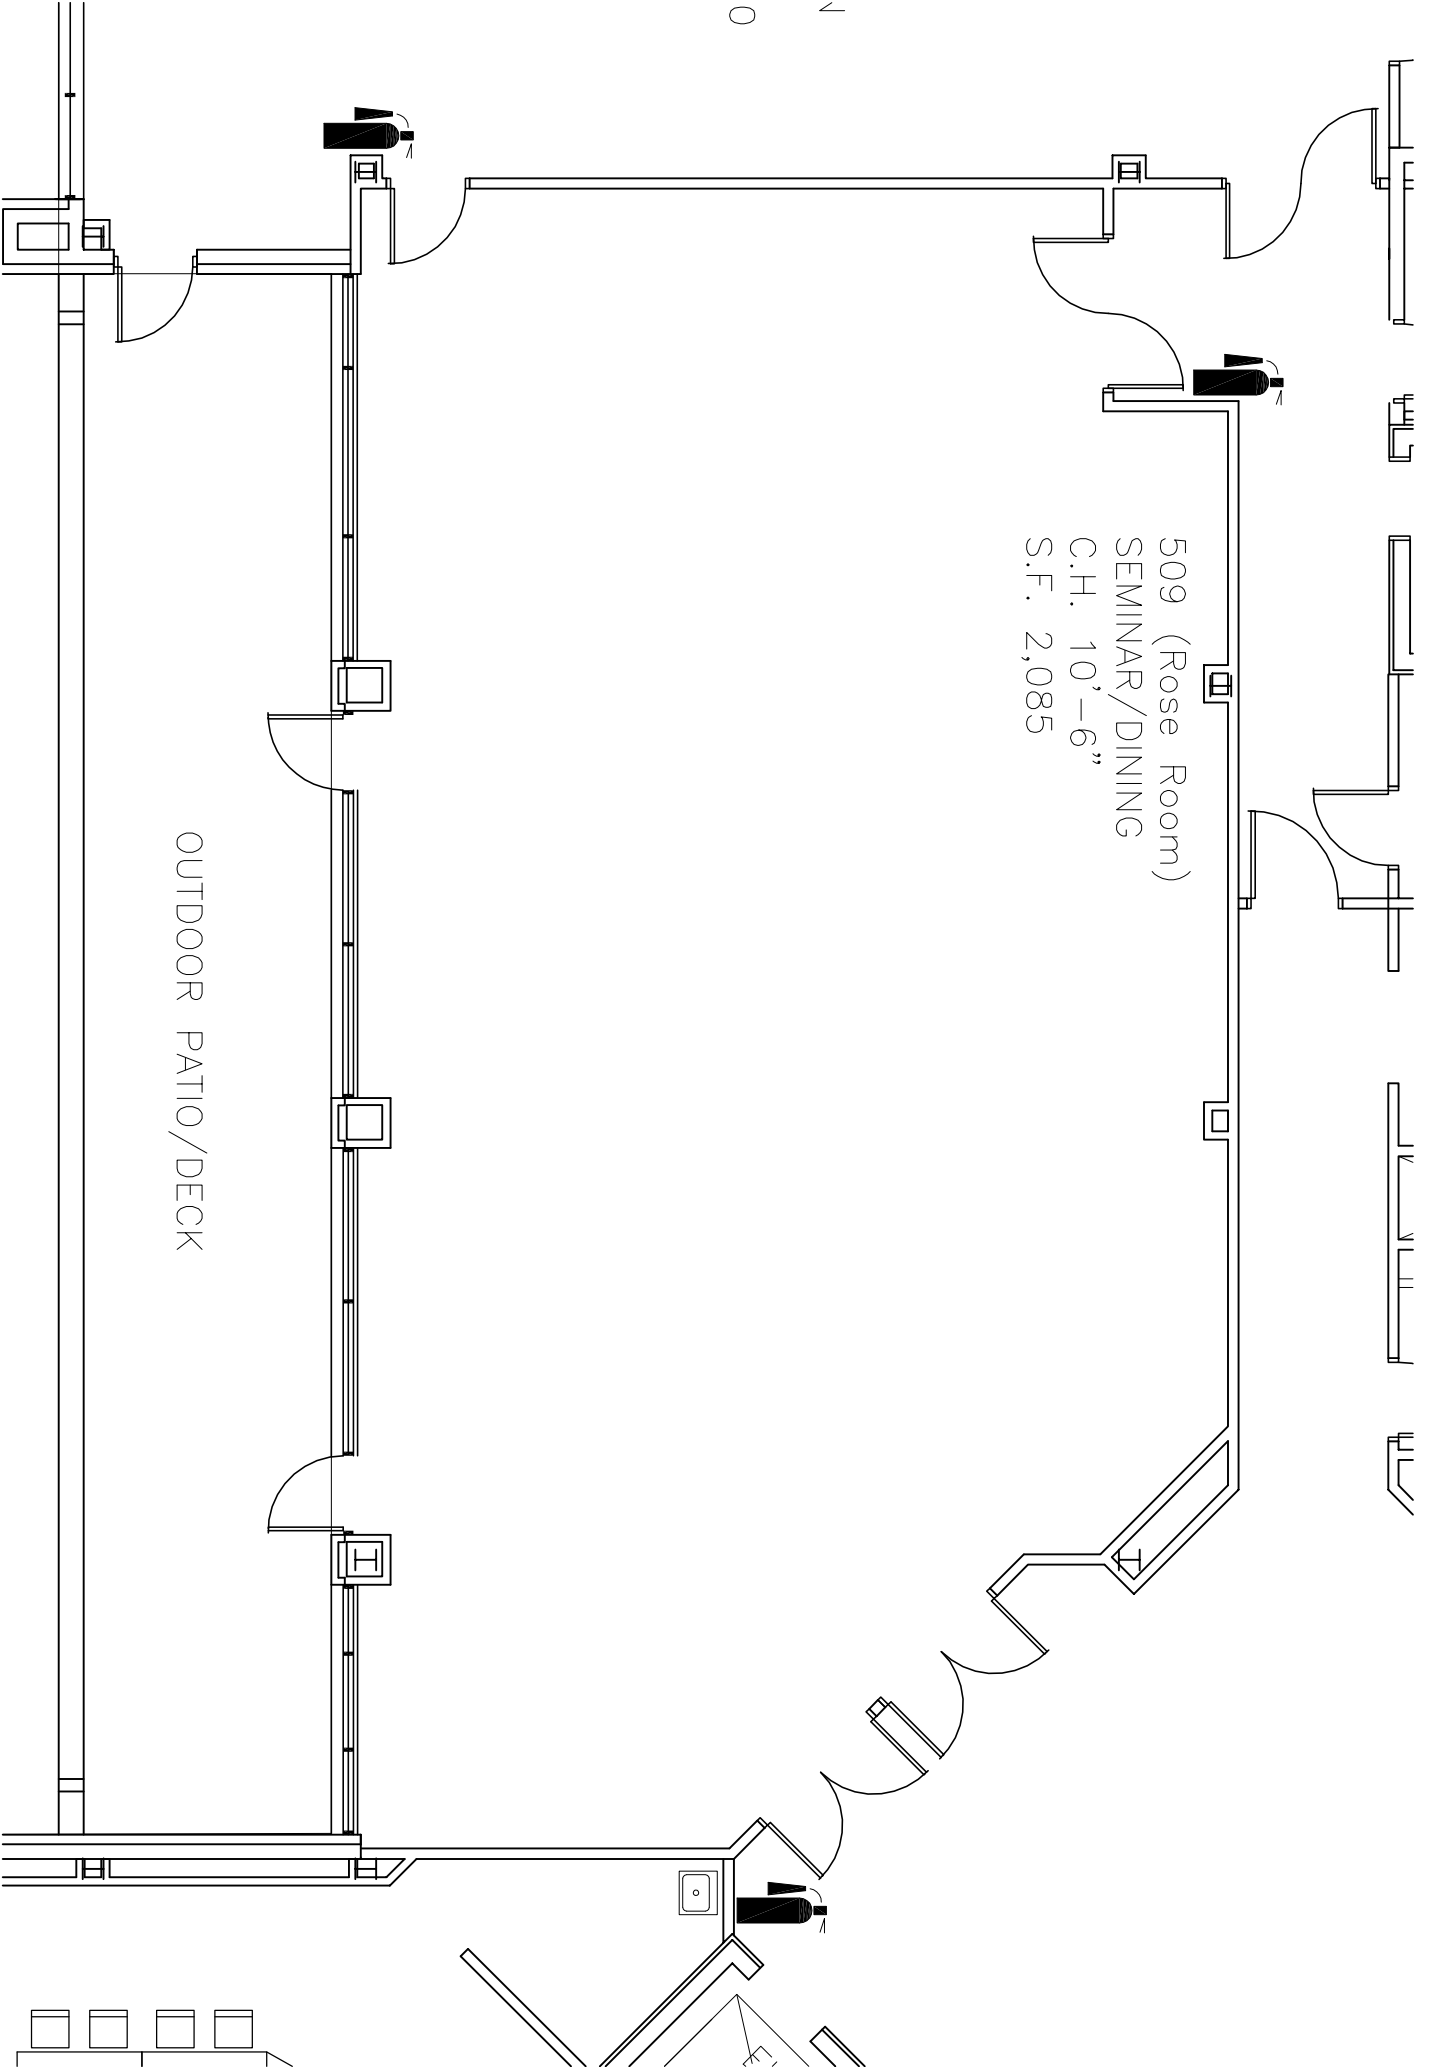

509 (Rose Room)  
SEMINAR/DINING  
C.H. 10'-6"  
S.F. 2,085

OUTDOOR PATIO/DECK

0 7