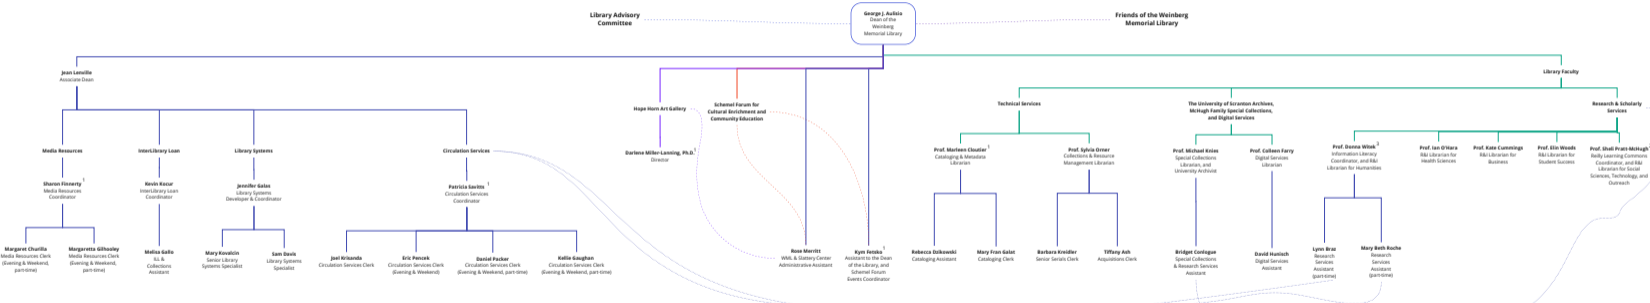

Harry & Jeanette Weinberg Memorial Library

- 1. Student Worker Supervisor
- 2. Faculty Department Chairperson (Faculty-elected)
- 3. Research & Scholarly Services Coordinator (Dean-appointed)

Harry & Jeanette Weinberg Memorial Library

1. Student Worker Supervisor
2. Faculty Department Chairperson (Faculty-elected)
3. Research & Scholarly Services Coordinator (Dean-appointed)