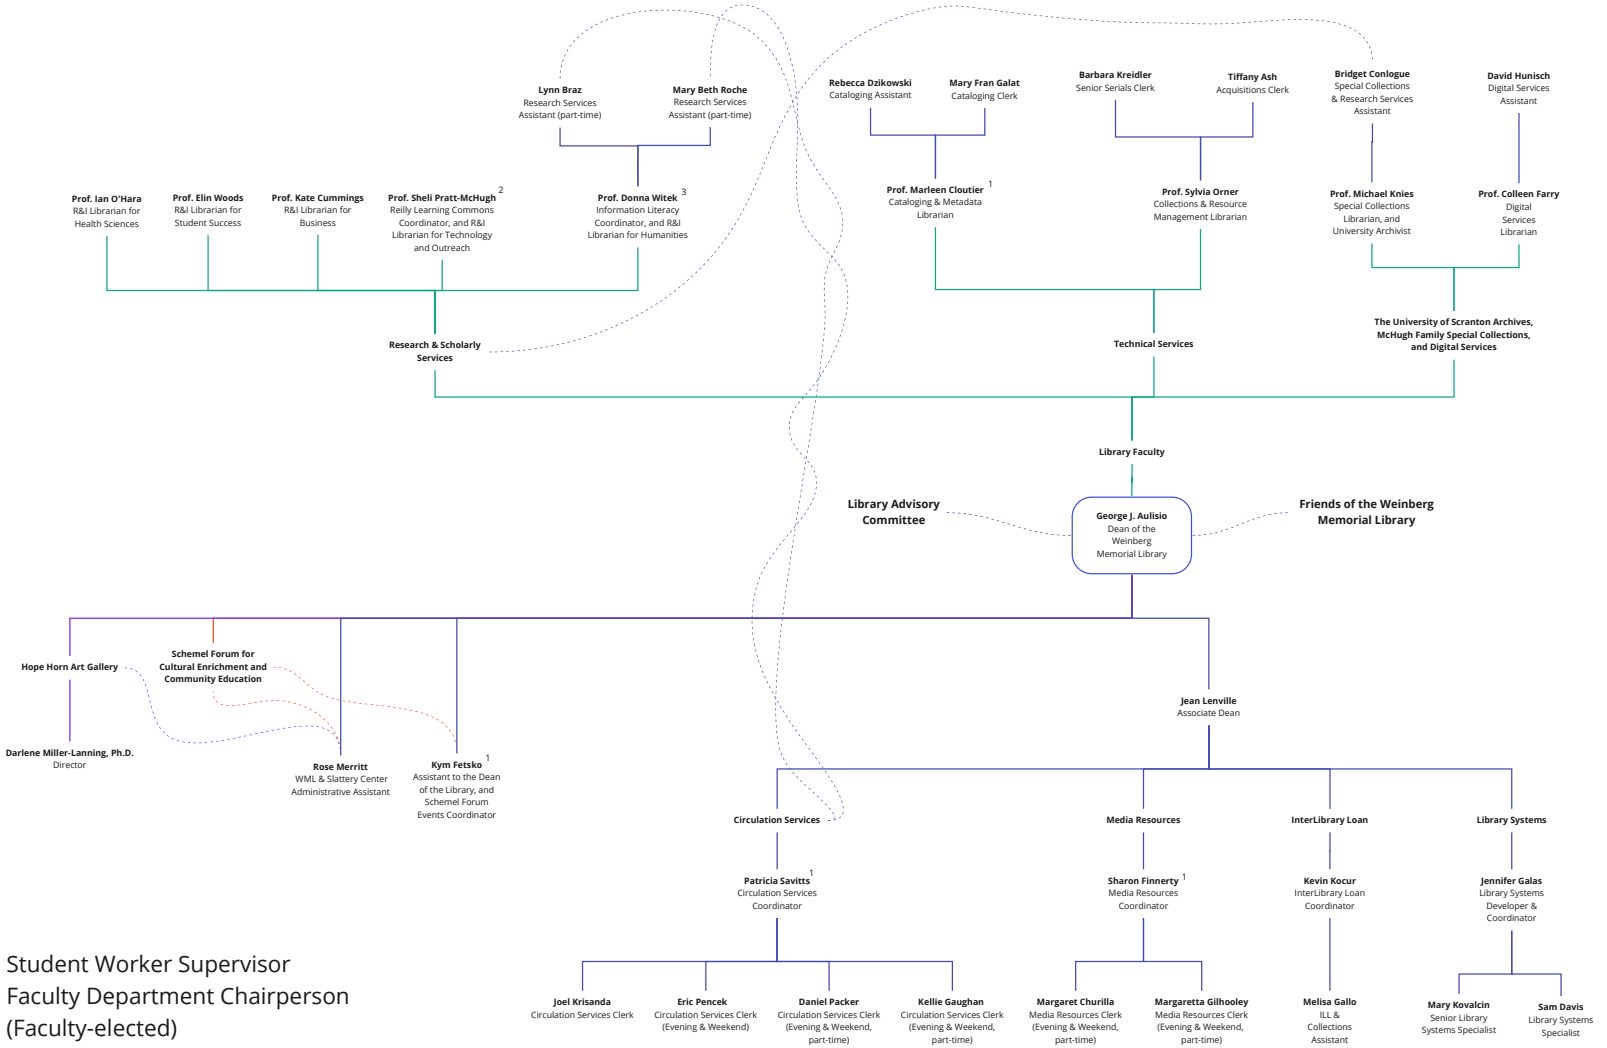

Harry & Jeanette Weinberg Memorial Library

- 1. Student Worker Supervisor
- 2. Faculty Department Chairperson (Faculty-elected)
- 3. Research & Scholarly Services Coordinator (Dean-appointed)

Harry & Jeanette Weinberg Memorial Library

1. Student Worker Supervisor
2. Faculty Department Chairperson (Faculty-elected)
3. Research & Scholarly Services Coordinator (Dean-appointed)